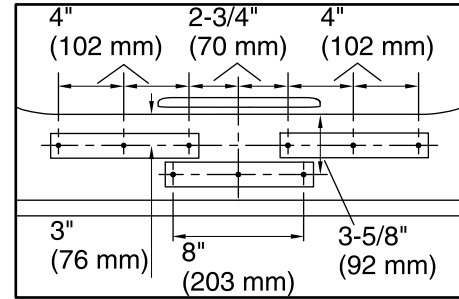

No change in measurements if connected with drain illustrated. (K-7272)

Recommended Faucet Location

Recommended Faucet Hole Location