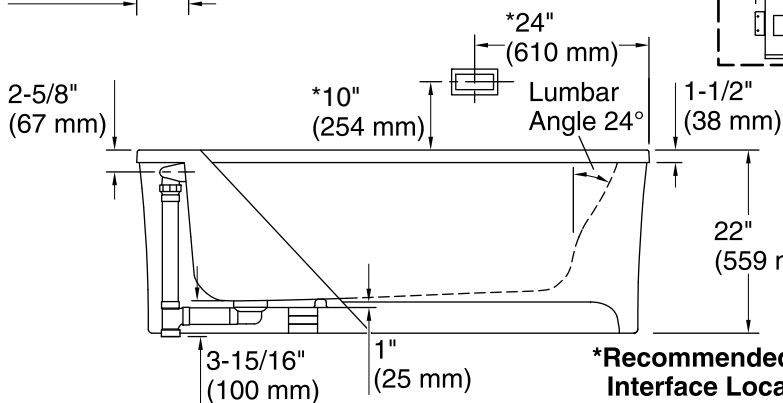

Amplifier

User Interface