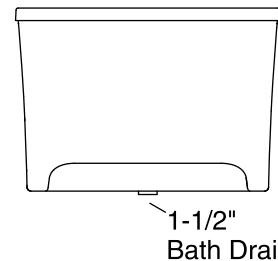

1-1/2\"/>

Required Electrical Service

One dedicated circuit required, protected with Class A Ground-Fault Circuit-Interrupter (GFCI) or Residual Current Device (RCD).

Amplifier: 120 V, 15 A, 60 Hz

Technical Information

All product dimensions are nominal.

Installation: Freestanding

Drain location: End

Basin area, bottom: 45-1/8" x 19-11/16" (1147 mm x 500 mm)

Basin area, top: 52-3/4" x 25-5/16" (1339 mm x 643 mm)

Weight: 171 lbs (77.6 kg)

Minimum floor load: 43.5 lbs/ft² (212.4 kg/m²)

Water depth: 15-1/16" (383 mm)

Water capacity: 58 gal (219.6 L)

Template: Footprint, 1265460, not required, not included

Electrical component rating: Amplifier: 120 V, 1.1 A, 50/60 Hz

Amplifier channels: 2 at 15 W per channel
2 at 30 W per channel

Notes

Measure your actual product for rough-in details. Install this product according to the installation instructions.

The hot water supply should be 70% of the capacity of the bath or greater. Installations will vary.

Control amplifier fits 16" (406 mm) center studs. If installing a rim-mount faucet, make sure there is no interference above or below the deck before drilling any holes.