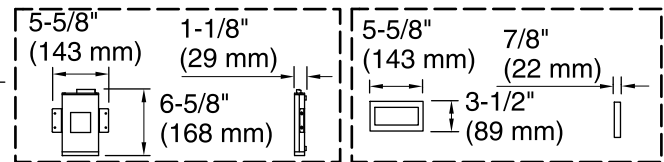

Amplifier

User Interface