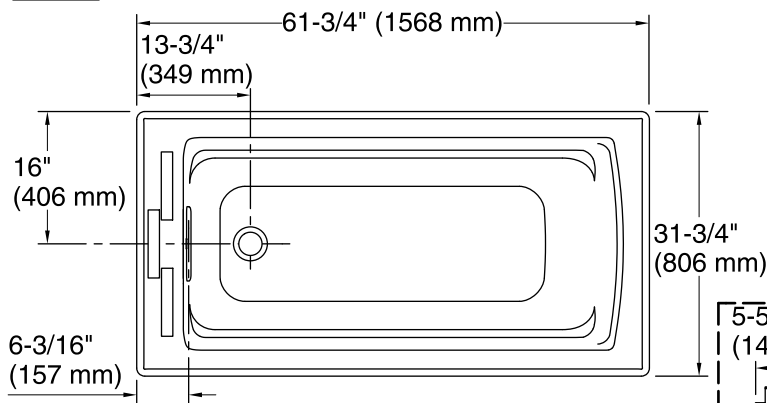

No change in measurements if connected with drain illustrated. (K-7272)

Recommended Faucet Location

Recommended Faucet Hole Location