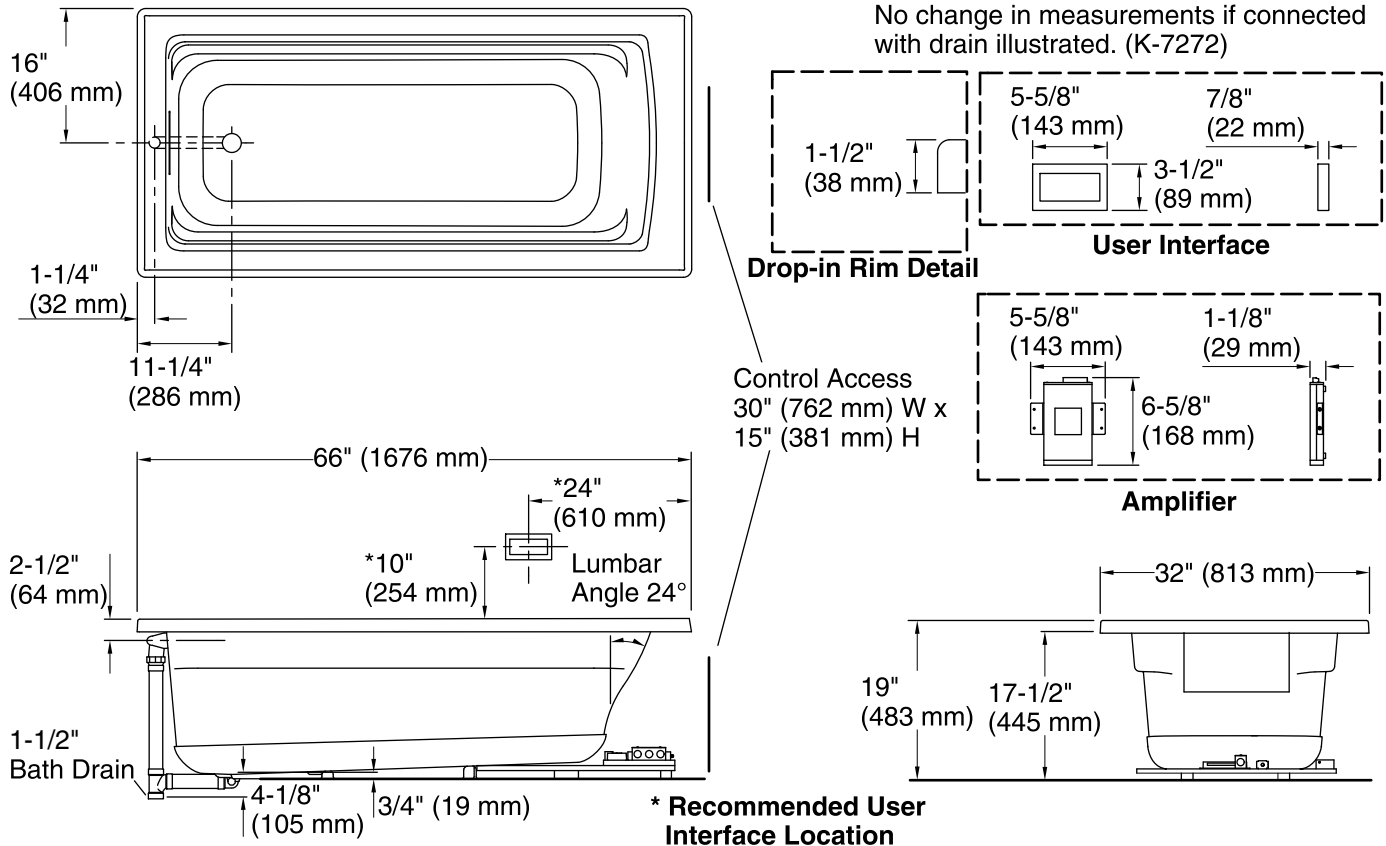

Required Electrical Service

One circuit required, protected with Class A Ground-Fault Circuit-Interrupter (GFCI) or Residual Current Device (RCD).

Amplifier, Heated Surface: 120 V, 15 A, 50/60 Hz

Technical Information

All product dimensions are nominal.

Installation:	Drop-in
Drain location:	End
Basin area, bottom:	50-3/8" x 19-5/8" (1280 mm x 498 mm)
Basin area, top:	57-5/16" x 24-1/16" (1456 mm x 611 mm)
Weight:	85 lbs (38.6 kg)
Minimum floor load:	46 lbs/ft² (224.6 kg/m²)
Water depth:	15-5/16" (389 mm)
Water capacity:	66 gal (249.8 L)
Cutout:	Drop-in, 64-1/2" x 30-1/2" (1638 mm x 775 mm)
Electrical component rating:	Amplifier: 120 V, 1.1 A, 50/60 Hz Heated Surface: 120 V, 0.5 A, 50/60 Hz, 65 W

Notes

Measure your actual product for rough-in details. Install this product according to the installation instructions.

The hot water supply should be 70% of the capacity of the bath or greater. Installations will vary.

Control amplifier fits 16" (406 mm) center studs. 25' (7.6 m) cables are included.

ADA compliant when installed to the specific requirements of these regulations.