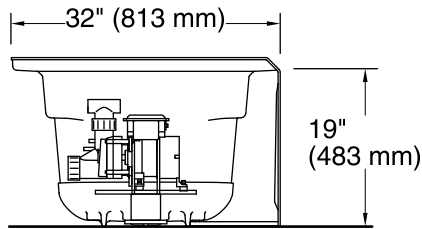

No change in measurements if connected with drain illustrated. (K-7272)

Required Electrical Service

Two dedicated circuits required, protected with Class A Ground-Fault Circuit-Interrupter (GFCI) or Residual Current Device (RCD).

Pump: 120 V, 15 A, 60 Hz
Heater: 120 V, 15 A, 60 Hz

Technical Information

All product dimensions are nominal.

Installation: 3-Wall Alcove
Drain location: Right
Basin area, bottom: 50-3/8" x 19-5/8" (1280 mm x 498 mm)
Basin area, top: 57-5/16" x 24-1/16" (1456 mm x 611 mm)
Weight: 120 lbs (54.4 kg)
Minimum floor load: 47 lbs/ft² (229.5 kg/m²)
Water depth: 15-5/16" (389 mm)
Water capacity: 66 gal (249.8 L)
Electrical component rating: Pump: 120 V, 7 A, 60 Hz
Heater: 120 V, 12.5 A, 60 Hz, 1500 W
Pump speed: Single
Minimum flat for door: 2-3/16" (55 mm)

Notes

Measure your actual product for rough-in details. Install this product according to the installation instructions.
The hot water supply should be 70% of the capacity of the bath or greater. Installations will vary.
ADA compliant when installed to the specific requirements of these regulations.