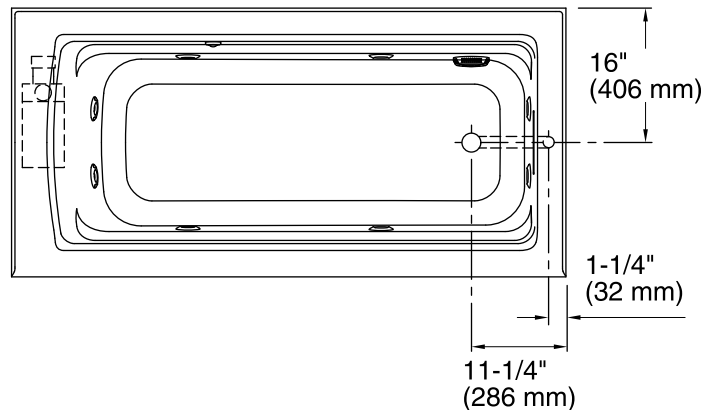

No change in measurements if connected with drain illustrated. (K-7272)

Required Electrical Service

Two dedicated circuits required, protected with Class A Ground-Fault Circuit-Interrupter (GFCI) or Residual Current Device (RCD).

Pump: 120 V, 15 A, 60 Hz
Heater: 120 V, 15 A, 60 Hz

Technical Information

All product dimensions are nominal.

Installation: 3-Wall Alcove
Drain location: Right
Basin area, bottom: 50-3/8" x 19-5/8" (1280 mm x 498 mm)
Basin area, top: 57-5/16" x 24-1/16" (1456 mm x 611 mm)
Weight: 120 lbs (54.4 kg)
Minimum floor load: 47 lbs/ft² (229.5 kg/m²)
Water depth: 15-5/16" (389 mm)
Water capacity: 66 gal (249.8 L)
Electrical component rating: Pump: 120 V, 7 A, 60 Hz
Heater: 120 V, 12.5 A, 60 Hz, 1500 W
Pump speed: Single
Minimum flat for door: 2-3/16" (55 mm)

Notes

Measure your actual product for rough-in details. Install this product according to the installation instructions.
The hot water supply should be 70% of the capacity of the bath or greater. Installations will vary.
ADA compliant when installed to the specific requirements of these regulations.