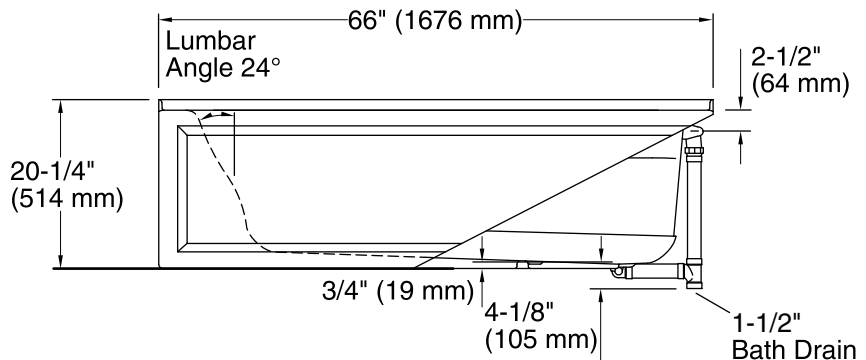

No change in measurements if connected with drain illustrated. (K-7272)

Required Electrical Service

Two dedicated circuits required, protected with Class A Ground-Fault Circuit-Interrupter (GFCI) or Residual Current Device (RCD).

Pump: 120 V, 15 A, 60 Hz
Heater: 120 V, 15 A, 60 Hz

Technical Information

All product dimensions are nominal.

Installation: 3-Wall Alcove
Drain location: Right
Basin area, bottom: 50-3/8" x 19-5/8" (1280 mm x 498 mm)
Basin area, top: 57-5/16" x 24-1/16" (1456 mm x 611 mm)
Weight: 120 lbs (54.4 kg)
Minimum floor load: 47 lbs/ft² (229.5 kg/m²)
Water depth: 15-5/16" (389 mm)
Water capacity: 66 gal (249.8 L)
Electrical component rating: Pump: 120 V, 7 A, 60 Hz
Heater: 120 V, 12.5 A, 60 Hz, 1500 W
Pump speed: Single
Minimum flat for door: 2-3/16" (55 mm)

Notes

Measure your actual product for rough-in details. Install this product according to the installation instructions.
The hot water supply should be 70% of the capacity of the bath or greater. Installations will vary.
ADA compliant when installed to the specific requirements of these regulations.