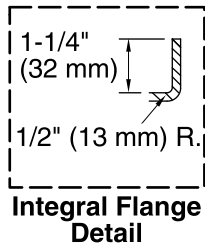

No change in measurements if connected with drain illustrated. (K-7272)

Required Electrical Service

Two dedicated circuits required, protected with Class A Ground-Fault Circuit-Interrupter (GFCI) or Residual Current Device (RCD).

Pump: 120 V, 15 A, 60 Hz
Heater: 120 V, 15 A, 60 Hz

Technical Information

All product dimensions are nominal.

Installation: 3-Wall Alcove
Drain location: Right
Basin area, bottom: 50-3/8" x 19-5/8" (1280 mm x 498 mm)
Basin area, top: 57-5/16" x 24-1/16" (1456 mm x 611 mm)
Weight: 120 lbs (54.4 kg)
Minimum floor load: 47 lbs/ft² (229.5 kg/m²)
Water depth: 15-5/16" (389 mm)
Water capacity: 66 gal (249.8 L)
Electrical component rating: Pump: 120 V, 7 A, 60 Hz
Heater: 120 V, 12.5 A, 60 Hz, 1500 W
Pump speed: Single
Minimum flat for door: 2-3/16" (55 mm)

Notes

Measure your actual product for rough-in details. Install this product according to the installation instructions.
The hot water supply should be 70% of the capacity of the bath or greater. Installations will vary.
ADA compliant when installed to the specific requirements of these regulations.