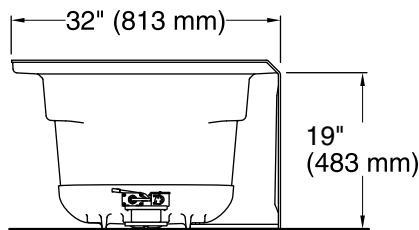

No change in measurements if connected with drain illustrated. (K-7272)

Required Electrical Service

One circuit required, protected with Class A Ground-Fault Circuit-Interrupter (GFCI) or Residual Current Device (RCD).

Heated Surface: 120 V, 15 A, 60 Hz

Technical Information

All product dimensions are nominal.

Installation:	3-Wall Alcove
Drain location:	Right
Basin area, bottom:	50-3/8" x 19-5/8" (1280 mm x 498 mm)
Basin area, top:	57-5/16" x 24-1/16" (1456 mm x 611 mm)
Weight:	90 lbs (40.8 kg)
Minimum floor load:	45.4 lbs/ft² (221.7 kg/m²)
Water depth:	15-5/16" (389 mm)
Water capacity:	66 gal (249.8 L)
Electrical component rating:	Heated Surface: 120 V, 0.5 A, 60 Hz, 65 W
Minimum flat for door:	2-3/16" (55 mm)

Notes

Measure your actual product for rough-in details. Install this product according to the installation instructions.

The hot water supply should be 70% of the capacity of the bath or greater. Installations will vary.

ADA compliant when installed to the specific requirements of these regulations.