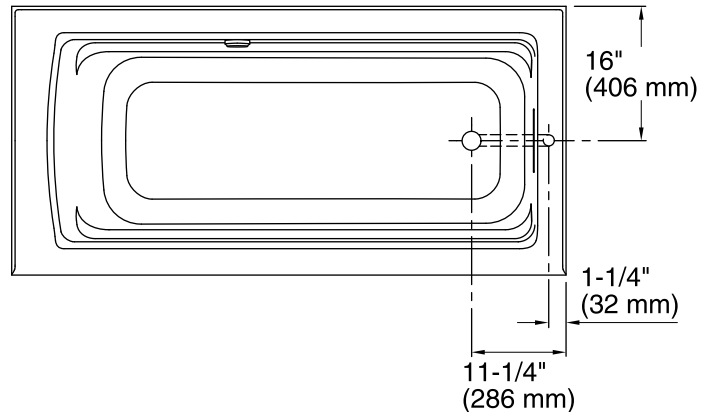

No change in measurements if connected with drain illustrated. (K-7272)

Required Electrical Service

One circuit required, protected with Class A Ground-Fault Circuit-Interrupter (GFCI) or Residual Current Device (RCD).

Heated Surface: 120 V, 15 A, 60 Hz

Technical Information

All product dimensions are nominal.

Installation:	3-Wall Alcove
Drain location:	Right
Basin area, bottom:	50-3/8" x 19-5/8" (1280 mm x 498 mm)
Basin area, top:	57-5/16" x 24-1/16" (1456 mm x 611 mm)
Weight:	90 lbs (40.8 kg)
Minimum floor load:	45.4 lbs/ft² (221.7 kg/m²)
Water depth:	15-5/16" (389 mm)
Water capacity:	66 gal (249.8 L)
Electrical component rating:	Heated Surface: 120 V, 0.5 A, 60 Hz, 65 W
Minimum flat for door:	2-3/16" (55 mm)

Notes

Measure your actual product for rough-in details. Install this product according to the installation instructions.

The hot water supply should be 70% of the capacity of the bath or greater. Installations will vary.

ADA compliant when installed to the specific requirements of these regulations.