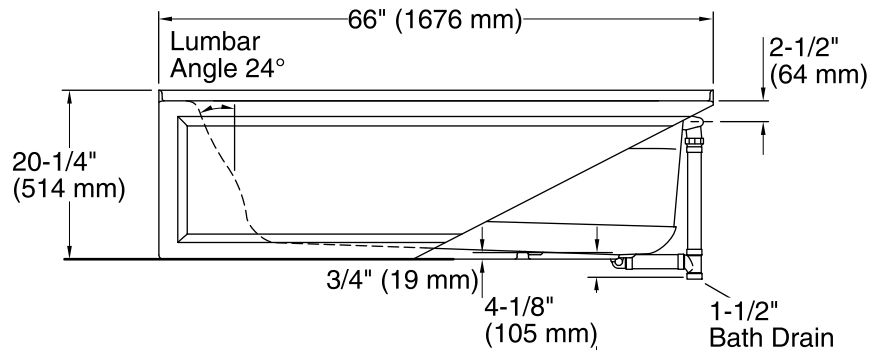

No change in measurements if connected with drain illustrated. (K-7272)

Required Electrical Service

One circuit required, protected with Class A Ground-Fault Circuit-Interrupter (GFCI) or Residual Current Device (RCD).

Heated Surface: 120 V, 15 A, 60 Hz

Technical Information

All product dimensions are nominal.

Installation:	3-Wall Alcove
Drain location:	Right
Basin area, bottom:	50-3/8" x 19-5/8" (1280 mm x 498 mm)
Basin area, top:	57-5/16" x 24-1/16" (1456 mm x 611 mm)
Weight:	90 lbs (40.8 kg)
Minimum floor load:	45.4 lbs/ft² (221.7 kg/m²)
Water depth:	15-5/16" (389 mm)
Water capacity:	66 gal (249.8 L)
Electrical component rating:	Heated Surface: 120 V, 0.5 A, 60 Hz, 65 W
Minimum flat for door:	2-3/16" (55 mm)

Notes

Measure your actual product for rough-in details. Install this product according to the installation instructions.

The hot water supply should be 70% of the capacity of the bath or greater. Installations will vary.

ADA compliant when installed to the specific requirements of these regulations.