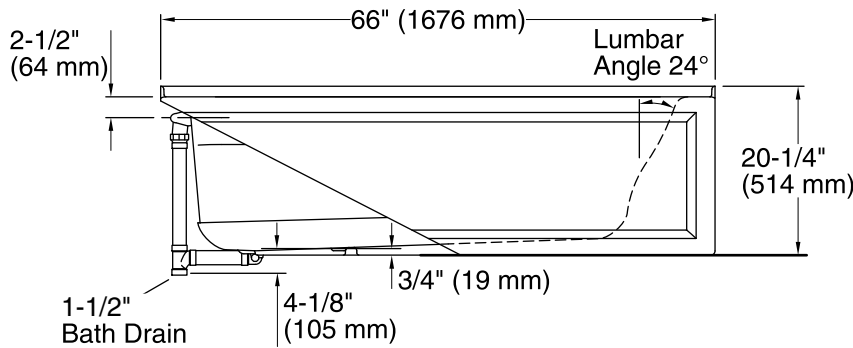

Required Electrical Service

One circuit required, protected with Class A Ground-Fault Circuit-Interrupter (GFCI) or Residual Current Device (RCD).

Heated Surface: 120 V, 15 A, 60 Hz

Technical Information

All product dimensions are nominal.

Installation: 3-Wall Alcove

Drain location: Left

Basin area, bottom: 50-3/8" x 19-5/8" (1280 mm x 498 mm)

Basin area, top: 57-5/16" x 24-1/16" (1456 mm x 611 mm)

Weight: 90 lbs (40.8 kg)

Minimum floor load: 45.4 lbs/ft² (221.7 kg/m²)

Water depth: 15-5/16" (389 mm)

Water capacity: 66 gal (249.8 L)

Electrical component rating: Heated Surface: 120 V, 0.5 A, 60 Hz, 65 W

Minimum flat for door: 2-3/16" (55 mm)

Notes

Measure your actual product for rough-in details. Install this product according to the installation instructions.

The hot water supply should be 70% of the capacity of the bath or greater. Installations will vary.

ADA compliant when installed to the specific requirements of these regulations.