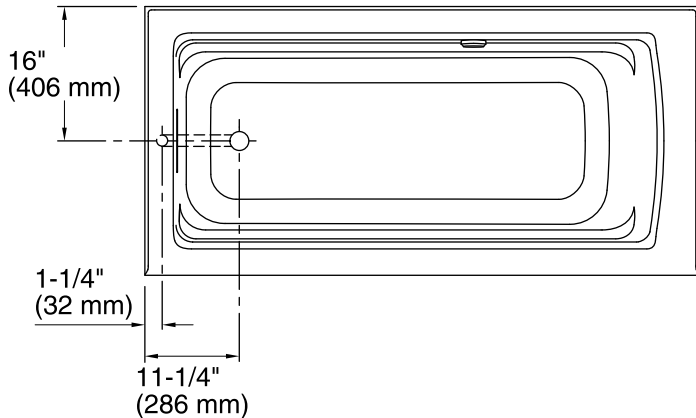

No change in measurements if connected with drain illustrated. (K-7272)