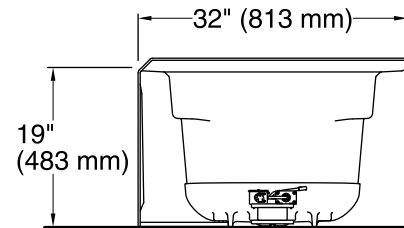

Required Electrical Service

One circuit required, protected with Class A Ground-Fault Circuit-Interrupter (GFCI) or Residual Current Device (RCD).

Heated Surface: 120 V, 15 A, 60 Hz

Technical Information

All product dimensions are nominal.

Installation: 3-Wall Alcove

Drain location: Left

Basin area, bottom: 50-3/8" x 19-5/8" (1280 mm x 498 mm)

Basin area, top: 57-5/16" x 24-1/16" (1456 mm x 611 mm)

Weight: 90 lbs (40.8 kg)

Minimum floor load: 45.4 lbs/ft² (221.7 kg/m²)

Water depth: 15-5/16" (389 mm)

Water capacity: 66 gal (249.8 L)

Electrical component rating: Heated Surface: 120 V, 0.5 A, 60 Hz, 65 W

Minimum flat for door: 2-3/16" (55 mm)

Notes

Measure your actual product for rough-in details. Install this product according to the installation instructions.

The hot water supply should be 70% of the capacity of the bath or greater. Installations will vary.

ADA compliant when installed to the specific requirements of these regulations.