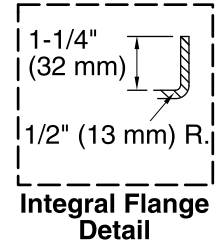

Required Electrical Service

One circuit required, protected with Class A Ground-Fault Circuit-Interrupter (GFCI) or Residual Current Device (RCD).

Heated Surface: 120 V, 15 A, 60 Hz

Technical Information

All product dimensions are nominal.

Installation: 3-Wall Alcove

Drain location: Left

Basin area, bottom: 50-3/8" x 19-5/8" (1280 mm x 498 mm)

Basin area, top: 57-5/16" x 24-1/16" (1456 mm x 611 mm)

Weight: 90 lbs (40.8 kg)

Minimum floor load: 45.4 lbs/ft² (221.7 kg/m²)

Water depth: 15-5/16" (389 mm)

Water capacity: 66 gal (249.8 L)

Electrical component rating: Heated Surface: 120 V, 0.5 A, 60 Hz, 65 W

Minimum flat for door: 2-3/16" (55 mm)

Notes

Measure your actual product for rough-in details. Install this product according to the installation instructions.

The hot water supply should be 70% of the capacity of the bath or greater. Installations will vary.

ADA compliant when installed to the specific requirements of these regulations.