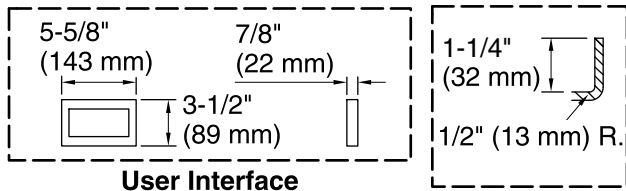

No change in measurements if connected with drain illustrated. (K-7272)