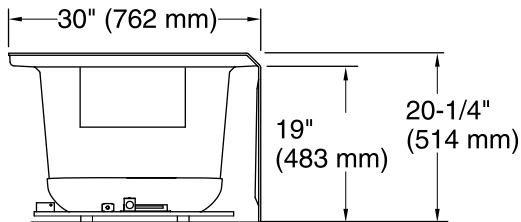

No change in measurements if connected with drain illustrated. (K-7272)