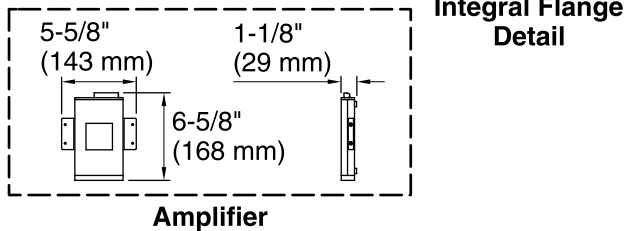

No change in measurements if connected with drain illustrated. (K-7272)