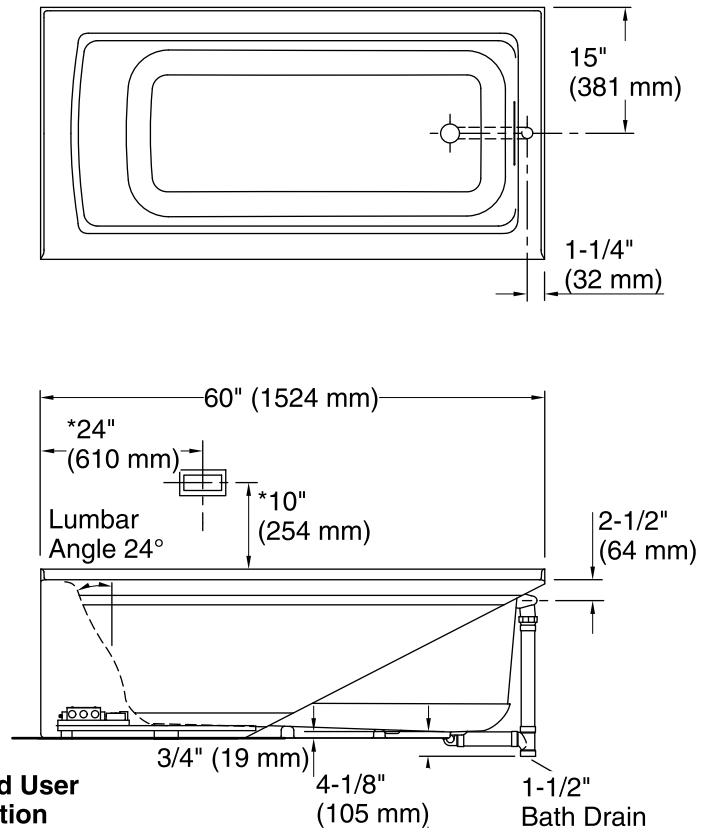

*Recommended User Interface Location