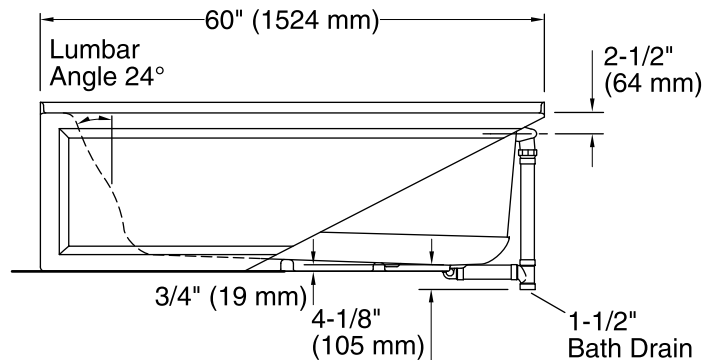

No change in measurements if connected with drain illustrated. (K-7272)

Required Electrical Service

Two dedicated circuits required, protected with Class A Ground-Fault Circuit-Interrupter (GFCI) or Residual Current Device (RCD).

Pump: 120 V, 15 A, 60 Hz
Heater: 120 V, 15 A, 60 Hz

Technical Information

All product dimensions are nominal.

Installation: 3-Wall Alcove
Drain location: Right
Basin area, bottom: 45-1/8" x 19-11/16" (1146 mm x 500 mm)
Basin area, top: 52-1/8" x 22-1/16" (1324 mm x 560 mm)
Weight: 113 lbs (51.3 kg)
Minimum floor load: 49 lbs/ft² (239.2 kg/m²)
Water depth: 15-1/8" (384 mm)
Water capacity: 57 gal (215.8 L)
Electrical component rating: Pump: 120 V, 7 A, 60 Hz
Heater: 120 V, 12.5 A, 60 Hz, 1500 W
Pump speed: Single
Minimum flat for door: 2" (51 mm)

Notes

Measure your actual product for rough-in details. Install this product according to the installation instructions.

The hot water supply should be 70% of the capacity of the bath or greater. Installations will vary.

Provide one grounded electrical outlet within 24" (610 mm) of each component.

ADA compliant when installed to the specific requirements of these regulations.