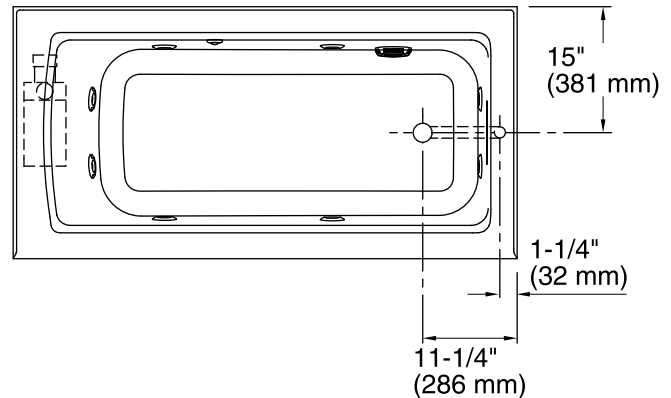

No change in measurements if connected with drain illustrated. (K-7272)

Required Electrical Service

Two dedicated circuits required, protected with Class A Ground-Fault Circuit-Interrupter (GFCI) or Residual Current Device (RCD).

Pump: 120 V, 15 A, 60 Hz
Heater: 120 V, 15 A, 60 Hz

Technical Information

All product dimensions are nominal.

Installation: 3-Wall Alcove
Drain location: Right
Basin area, bottom: 45-1/8" x 19-11/16" (1146 mm x 500 mm)
Basin area, top: 52-1/8" x 22-1/16" (1324 mm x 560 mm)
Weight: 113 lbs (51.3 kg)
Minimum floor load: 49 lbs/ft² (239.2 kg/m²)
Water depth: 15-1/8" (384 mm)
Water capacity: 57 gal (215.8 L)
Electrical component rating: Pump: 120 V, 7 A, 60 Hz
Heater: 120 V, 12.5 A, 60 Hz, 1500 W
Pump speed: Single
Minimum flat for door: 2" (51 mm)

Notes

Measure your actual product for rough-in details. Install this product according to the installation instructions.

The hot water supply should be 70% of the capacity of the bath or greater. Installations will vary.

Provide one grounded electrical outlet within 24" (610 mm) of each component.

ADA compliant when installed to the specific requirements of these regulations.