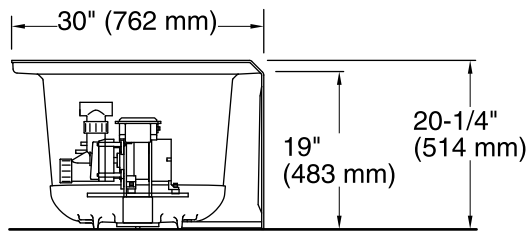

No change in measurements if connected with drain illustrated. (K-7272)

Required Electrical Service

Two dedicated circuits required, protected with Class A Ground-Fault Circuit-Interrupter (GFCI) or Residual Current Device (RCD).

Pump: 120 V, 15 A, 60 Hz
Heater: 120 V, 15 A, 60 Hz

Technical Information

All product dimensions are nominal.

Installation: 3-Wall Alcove
Drain location: Right
Basin area, bottom: 45-1/8" x 19-11/16" (1146 mm x 500 mm)
Basin area, top: 52-1/8" x 22-1/16" (1324 mm x 560 mm)
Weight: 113 lbs (51.3 kg)
Minimum floor load: 49 lbs/ft² (239.2 kg/m²)
Water depth: 15-1/8" (384 mm)
Water capacity: 57 gal (215.8 L)
Electrical component rating: Pump: 120 V, 7 A, 60 Hz
Heater: 120 V, 12.5 A, 60 Hz, 1500 W
Pump speed: Single
Minimum flat for door: 2" (51 mm)

Notes

Measure your actual product for rough-in details. Install this product according to the installation instructions.

The hot water supply should be 70% of the capacity of the bath or greater. Installations will vary.

Provide one grounded electrical outlet within 24" (610 mm) of each component.

ADA compliant when installed to the specific requirements of these regulations.