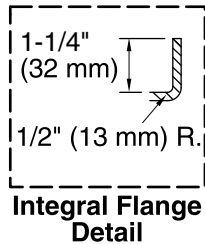

No change in measurements if connected with drain illustrated. (K-7272)

Required Electrical Service

Two dedicated circuits required, protected with Class A Ground-Fault Circuit-Interrupter (GFCI) or Residual Current Device (RCD).

Pump: 120 V, 15 A, 60 Hz
Heater: 120 V, 15 A, 60 Hz

Technical Information

All product dimensions are nominal.

Installation: 3-Wall Alcove
Drain location: Right
Basin area, bottom: 45-1/8" x 19-11/16" (1146 mm x 500 mm)
Basin area, top: 52-1/8" x 22-1/16" (1324 mm x 560 mm)
Weight: 113 lbs (51.3 kg)
Minimum floor load: 49 lbs/ft² (239.2 kg/m²)
Water depth: 15-1/8" (384 mm)
Water capacity: 57 gal (215.8 L)
Electrical component rating: Pump: 120 V, 7 A, 60 Hz
Heater: 120 V, 12.5 A, 60 Hz, 1500 W
Pump speed: Single
Minimum flat for door: 2" (51 mm)

Notes

Measure your actual product for rough-in details. Install this product according to the installation instructions.

The hot water supply should be 70% of the capacity of the bath or greater. Installations will vary.

Provide one grounded electrical outlet within 24" (610 mm) of each component.

ADA compliant when installed to the specific requirements of these regulations.