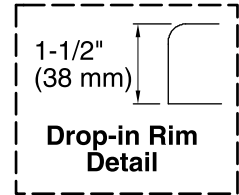

No change in measurements if connected with drain illustrated. (K-7272)

Pump/Control Access
30" (762 mm) W x
15" (381 mm) H Min

Required Electrical Service

One dedicated circuit required, protected with Class A Ground-Fault Circuit-Interrupter (GFCI) or Residual Current Device (RCD).

Pump, Heated 120 V, 15 A
Surface:

Technical Information

All product dimensions are nominal.

Installation:	Drop-in
Drain location:	End
Basin area, bottom:	51-3/8" x 21" (1305 mm x 533 mm)
Basin area, top:	64-1/2" x 30-1/2" (1638 mm x 775 mm)
Weight:	116 lbs (52.6 kg)
Minimum floor load:	41 lbs/ft ² (200.2 kg/m ²)
Water depth:	15" (381 mm)
Water capacity:	72 gal (272.5 L)
Cutout:	Drop-in, 70-1/2" x 34-1/2" (1791 mm x 876 mm)
Electrical component rating:	Pump: 120 V, 7 A, 60 Hz Heated Surface: 120 V, 0.5 A, 60 Hz
Pump speed:	Single