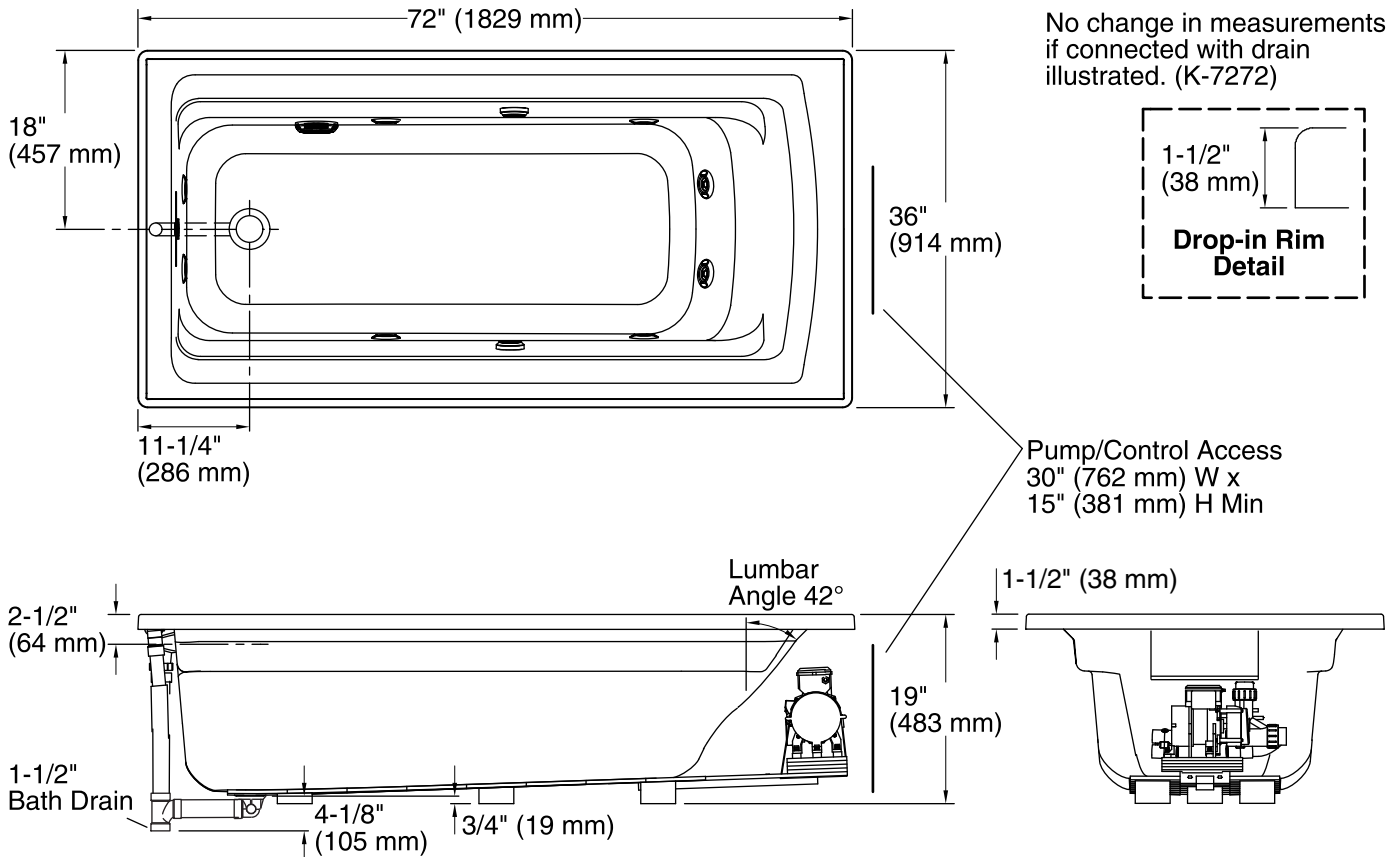

No change in measurements if connected with drain illustrated. (K-7272)

Pump/Control Access
30" (762 mm) W x
15" (381 mm) H Min

Required Electrical Service

One dedicated circuit required, protected with Class A Ground-Fault Circuit-Interrupter (GFCI) or Residual Current Device (RCD).

Pump, Heated 120 V, 15 A
Surface:

Technical Information

All product dimensions are nominal.

Installation:	Drop-in
Drain location:	End
Basin area, bottom:	51-3/8" x 21" (1305 mm x 533 mm)
Basin area, top:	64-1/2" x 30-1/2" (1638 mm x 775 mm)
Weight:	116 lbs (52.6 kg)
Minimum floor load:	41 lbs/ft ² (200.2 kg/m ²)
Water depth:	15" (381 mm)
Water capacity:	72 gal (272.5 L)
Cutout:	Drop-in, 70-1/2" x 34-1/2" (1791 mm x 876 mm)
Electrical component rating:	Pump: 120 V, 7 A, 60 Hz Heated Surface: 120 V, 0.5 A, 60 Hz
Pump speed:	Single

Notes

Measure your actual product for rough-in details. Install this product according to the installation instructions.

The hot water supply should be 70% of the capacity of the bath or greater. Installations will vary.