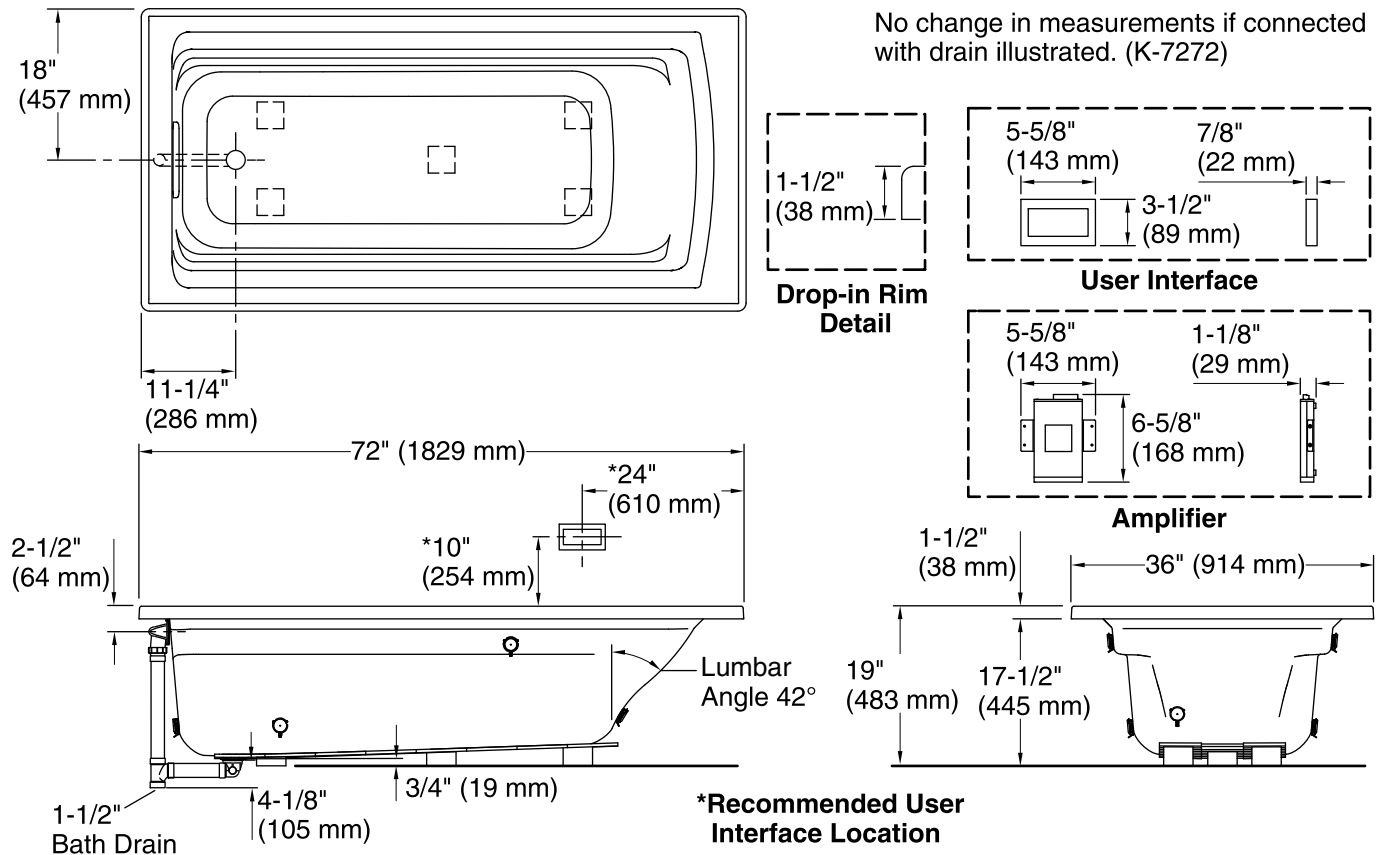

Required Electrical Service

One circuit required, protected with Class A Ground-Fault Circuit-Interrupter (GFCI) or Residual Current Device (RCD).

Amplifier: 120 V, 15 A, 50/60 Hz

Technical Information

All product dimensions are nominal.

Installation:	Drop-in
Drain location:	End
Basin area, bottom:	51-3/8" x 21" (1305 mm x 533 mm)
Basin area, top:	64-1/2" x 30-1/2" (1638 mm x 775 mm)
Weight:	91 lbs (41.3 kg)
Minimum floor load:	40 lbs/ft² (195.3 kg/m²)
Water depth:	15" (381 mm)
Water capacity:	72 gal (272.5 L)
Cutout:	Drop-in, 70-1/2" x 34-1/2" (1791 mm x 876 mm)
Electrical component rating:	Amplifier: 120 V, 1.1 A, 50/60 Hz
Amplifier channels:	2 at 15 W per channel 2 at 30 W per channel
Minimum flat for door:	1-9/16" (40 mm)

Notes

Measure your actual product for rough-in details. Install this product according to the installation instructions.

The hot water supply should be 70% of the capacity of the bath or greater. Installations will vary.

Control amplifier fits 16" (406 mm) center studs. 25' (7.6 m) cables are included.

ADA compliant when installed to the specific requirements of these regulations.