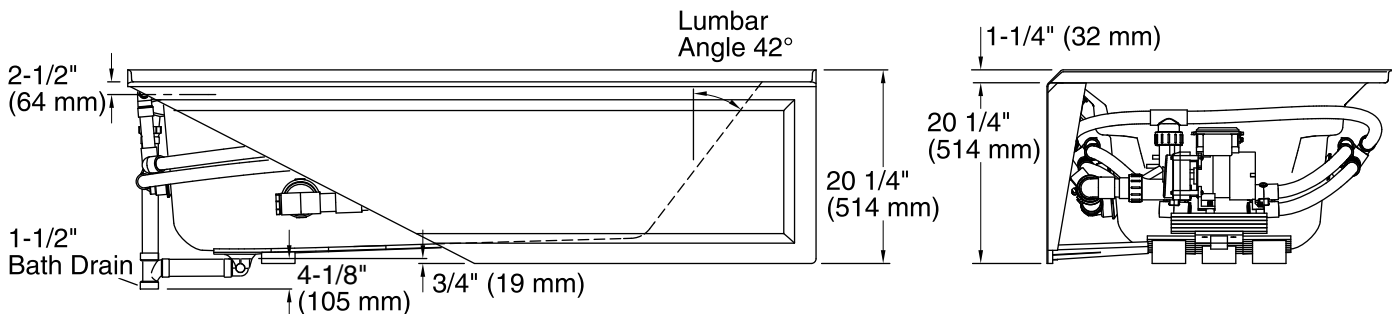

No change in measurements if connected with drain illustrated. (K-7272)