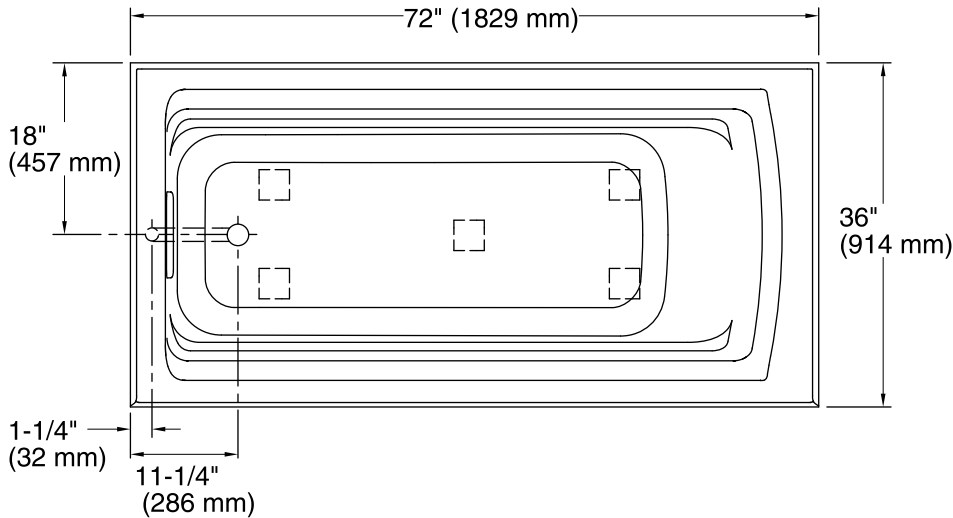

No change in measurements if connected with drain illustrated. (K-7272)

Required Electrical Service

Two dedicated circuits required, protected with Class A Ground-Fault Circuit-Interrupter (GFCI) or Residual Current Device (RCD).

Pump: 120 V, 15 A, 60 Hz
Heater: 120 V, 15 A, 60 Hz

Technical Information

All product dimensions are nominal.

Installation: 3-Wall Alcove
Drain location: Left
Basin area, bottom: 51-3/8" x 21" (1305 mm x 533 mm)
Basin area, top: 64-1/2" x 30-1/2" (1638 mm x 775 mm)
Weight: 140 lbs (63.5 kg)
Minimum floor load: 43 lbs/ft² (209.9 kg/m²)
Water depth: 15" (381 mm)
Water capacity: 72 gal (272.5 L)
Electrical component rating: Pump: 120 V, 7 A, 60 Hz
Heater: 120 V, 12.5 A, 60 Hz, 1500 W
Pump speed: Single
Minimum flat for door: 1-7/16" (36 mm)

Notes

Measure your actual product for rough-in details. Install this product according to the installation instructions.
The hot water supply should be 70% of the capacity of the bath or greater. Installations will vary.
ADA compliant when installed to the specific requirements of these regulations.