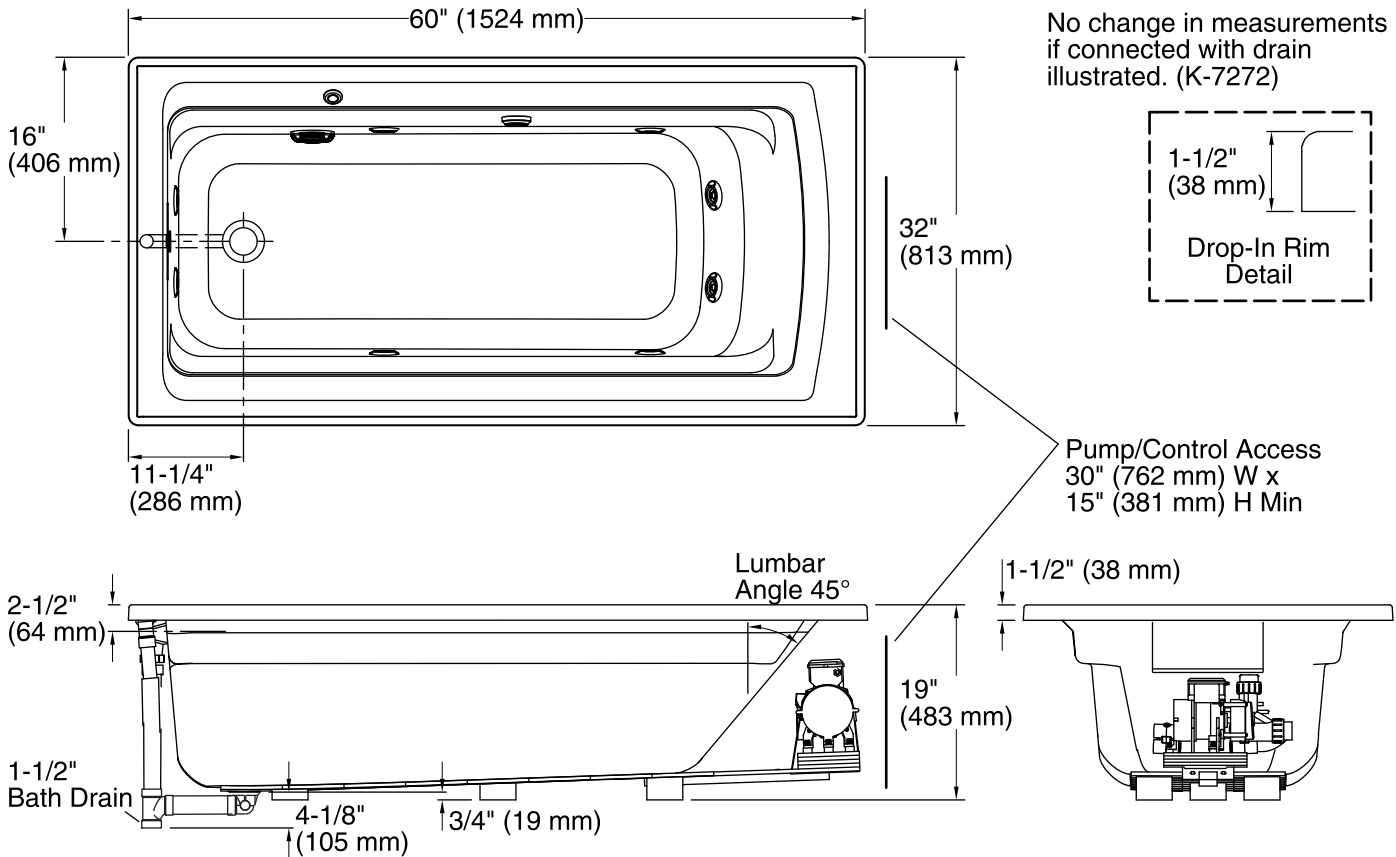

No change in measurements if connected with drain illustrated. (K-7272)

Required Electrical Service

One dedicated circuit required, protected with Class A Ground-Fault Circuit-Interrupter (GFCI) or Residual Current Device (RCD).

Pump, Heated 120 V, 15 A, 60 Hz
Surface:

Technical Information

All product dimensions are nominal.

Installation: Drop-in
Drain location: End
Basin area, bottom: 45-1/8" x 19-11/16" (1146 mm x 500 mm)
Basin area, top: 52-3/4" x 25-5/16" (1340 mm x 643 mm)
Weight: 116 lbs (52.6 kg)
Minimum floor load: 46 lbs/ft² (224.6 kg/m²)
Water depth: 15" (381 mm)
Water capacity: 58 gal (219.6 L)
Cutout: Drop-in, 58-1/2" x 30-1/2" (1486 mm x 775 mm)
Electrical component rating: Pump: 120 V, 7 A, 60 Hz
Heated Surface: 120 V, 0.5 A, 60 Hz
Pump speed: Single

Notes

Measure your actual product for rough-in details. Install this product according to the installation instructions.

The hot water supply should be 70% of the capacity of the bath or greater. Installations will vary.

This product is designed for drop-in installation only. It is not suited for use in a three-wall alcove with an overhead shower.