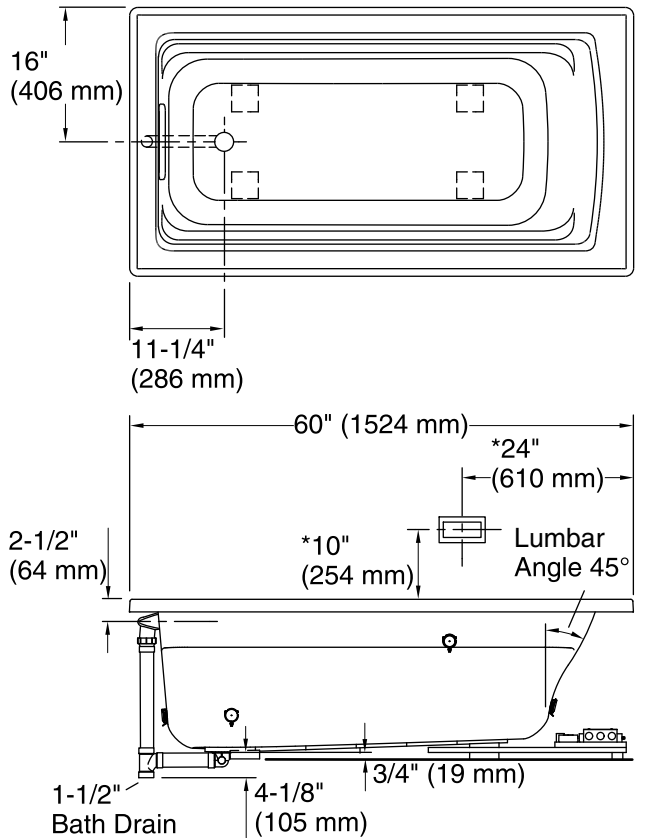

Available Color/Finishes

Color tiles intended for reference only.

Color	Code	Description
	0	White
	96	Biscuit
	47	Almond
	NY	Dune
	95	Ice™ Grey
	G9	Sandbar
	K4	Cashmere

Access Panel
30" (762 mm) W x
15" (381 mm) H Min

Amplifier, Heated Surface: 120 V, 15 A, 50/60 Hz

Technical Information

All product dimensions are nominal.

Installation:	Drop-in
Drain location:	End
Basin area, bottom:	45-1/8" x 19-11/16" (1146 mm x 500 mm)
Basin area, top:	52-3/4" x 25-5/16" (1340 mm x 643 mm)
Weight:	86 lbs (39 kg)
Minimum floor load:	44 lbs/ft ² (214.8 kg/m ²)
Water depth:	15" (381 mm)
Water capacity:	58 gal (219.6 L)
Cutout:	Drop-in, 58-1/2" x 30-1/2" (1486 mm x 775 mm)
Electrical component rating:	Amplifier: 120 V, 1.1 A, 50/60 Hz Heated Surface: 120 V, 0.5 A, 50/60 Hz, 65 W

Notes

Measure your actual product for rough-in details. Install this product according to the installation instructions.

The hot water supply should be 70% of the capacity of the bath or greater. Installations will vary.