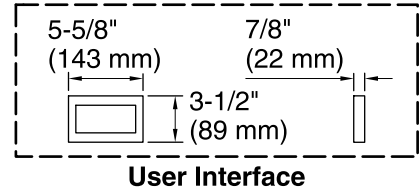

Required Electrical Service

One circuit required, protected with Class A Ground-Fault Circuit-Interrupter (GFCI) or Residual Current Device (RCD).

Amplifier, Heated Surface: 120 V, 15 A, 50/60 Hz

Technical Information

All product dimensions are nominal.

Installation:	Drop-in
Drain location:	End
Basin area, bottom:	45-1/8" x 19-11/16" (1146 mm x 500 mm)
Basin area, top:	52-3/4" x 25-5/16" (1340 mm x 643 mm)
Weight:	86 lbs (39 kg)
Minimum floor load:	44 lbs/ft² (214.8 kg/m²)
Water depth:	15" (381 mm)
Water capacity:	58 gal (219.6 L)
Cutout:	Drop-in, 58-1/2" x 30-1/2" (1486 mm x 775 mm)
Electrical component rating:	Amplifier: 120 V, 1.1 A, 50/60 Hz Heated Surface: 120 V, 0.5 A, 50/60 Hz, 65 W

Notes

Measure your actual product for rough-in details. Install this product according to the installation instructions.

The hot water supply should be 70% of the capacity of the bath or greater. Installations will vary.

Control amplifier fits 16" (406 mm) center studs. 25' (7.6 m) cables are included.

ADA compliant when installed to the specific requirements of these regulations.