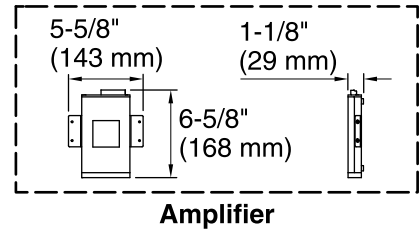

Required Electrical Service

One circuit required, protected with Class A Ground-Fault Circuit-Interrupter (GFCI) or Residual Current Device (RCD).

Amplifier, Heated Surface: 120 V, 15 A, 50/60 Hz

Technical Information

All product dimensions are nominal.

Installation:	Drop-in
Drain location:	End
Basin area, bottom:	45-1/8" x 19-11/16" (1146 mm x 500 mm)
Basin area, top:	52-3/4" x 25-5/16" (1340 mm x 643 mm)
Weight:	86 lbs (39 kg)
Minimum floor load:	44 lbs/ft² (214.8 kg/m²)
Water depth:	15" (381 mm)
Water capacity:	58 gal (219.6 L)
Cutout:	Drop-in, 58-1/2" x 30-1/2" (1486 mm x 775 mm)
Electrical component rating:	Amplifier: 120 V, 1.1 A, 50/60 Hz Heated Surface: 120 V, 0.5 A, 50/60 Hz, 65 W

Notes

Measure your actual product for rough-in details. Install this product according to the installation instructions.

The hot water supply should be 70% of the capacity of the bath or greater. Installations will vary.

Control amplifier fits 16" (406 mm) center studs. 25' (7.6 m) cables are included.

ADA compliant when installed to the specific requirements of these regulations.