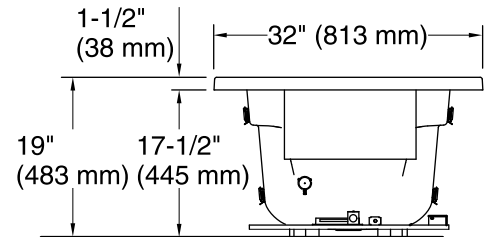

Required Electrical Service

One circuit required, protected with Class A Ground-Fault Circuit-Interrupter (GFCI) or Residual Current Device (RCD).

Amplifier, Heated Surface: 120 V, 15 A, 50/60 Hz

Technical Information

All product dimensions are nominal.

Installation:	Drop-in
Drain location:	End
Basin area, bottom:	45-1/8" x 19-11/16" (1146 mm x 500 mm)
Basin area, top:	52-3/4" x 25-5/16" (1340 mm x 643 mm)
Weight:	86 lbs (39 kg)
Minimum floor load:	44 lbs/ft² (214.8 kg/m²)
Water depth:	15" (381 mm)
Water capacity:	58 gal (219.6 L)
Cutout:	Drop-in, 58-1/2" x 30-1/2" (1486 mm x 775 mm)
Electrical component rating:	Amplifier: 120 V, 1.1 A, 50/60 Hz Heated Surface: 120 V, 0.5 A, 50/60 Hz, 65 W

Notes

Measure your actual product for rough-in details. Install this product according to the installation instructions.

The hot water supply should be 70% of the capacity of the bath or greater. Installations will vary.

Control amplifier fits 16" (406 mm) center studs. 25' (7.6 m) cables are included.

ADA compliant when installed to the specific requirements of these regulations.