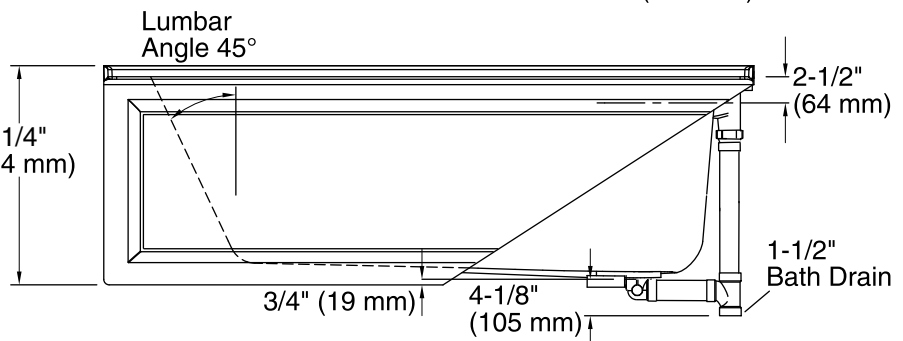

No change in measurements if connected with drain illustrated. (K-7272)

Required Electrical Service

One dedicated circuit required, protected with Class A Ground-Fault Circuit-Interrupter (GFCI) or Residual Current Device (RCD).

Pump, Heated   120 V, 15 A, 60 Hz
Surface:

Technical Information

All product dimensions are nominal.

Installation: 3-Wall Alcove
Drain location: Right
Basin area, bottom: 45-1/8" x 19-11/16" (1146 mm x 500 mm)
Basin area, top: 52-3/4" x 25-5/16" (1340 mm x 643 mm)
Weight: 141 lbs (64 kg)
Minimum floor load: 49 lbs/ft² (239.2 kg/m²)
Water depth: 15" (381 mm)
Water capacity: 58 gal (219.6 L)
Electrical component rating: Pump: 120 V, 7 A, 60 Hz
                                                 Heated Surface: 120 V, 0.5 A, 60 Hz
Minimum flat for door: 2-3/16" (56 mm)

Notes

Measure your actual product for rough-in details. Install this product according to the installation instructions.
The hot water supply should be 70% of the capacity of the bath or greater. Installations will vary.
ADA compliant when installed to the specific requirements of these regulations.