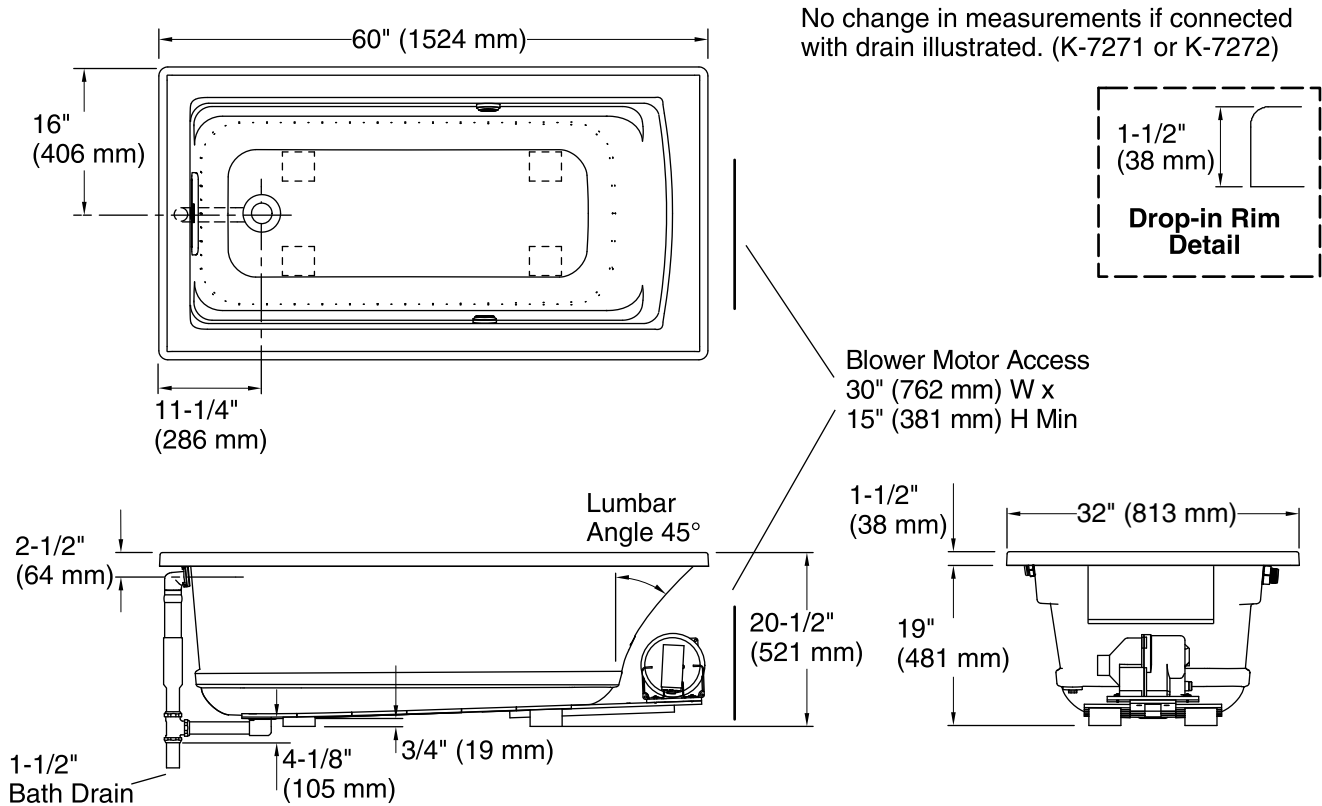

Required Electrical Service

One dedicated circuit required, protected with Class A Ground-Fault Circuit-Interrupter (GFCI) or Residual Current Device (RCD).

Blower, Heated   120 V, 15 A, 60 Hz
Surface:

Technical Information

All product dimensions are nominal.

Installation:	Drop-in
Drain location:	End
Basin area, bottom:	45-1/8" x 19-11/16" (1146 mm x 500 mm)
Basin area, top:	52-3/4" x 25-5/16" (1340 mm x 643 mm)
Weight:	90 lbs (40.8 kg)
Minimum floor load:	45 lbs/ft² (219.7 kg/m²)
Water depth:	15" (381 mm)
Water capacity:	58 gal (219.6 L)
Cutout:	Drop-in, 58-1/2" x 30-1/2" (1486 mm x 775 mm)
Electrical component rating:	Blower: 120 V, 10 A, 60 Hz Heated Surface: 120 V, 0.5 A, 60 Hz, 65 W

Notes

Measure your actual product for rough-in details. Install this product according to the installation instructions.

The hot water supply should be 70% of the capacity of the bath or greater. Installations will vary.

Remote blower installation kit is available for relocating the blower. Provide access for servicing the blower.

Do not relocate or alter the PVC tee or coiled flexible tubing connected to the blower. Follow the blower relocation instructions exactly.

ADA compliant when installed to the specific requirements of these regulations.