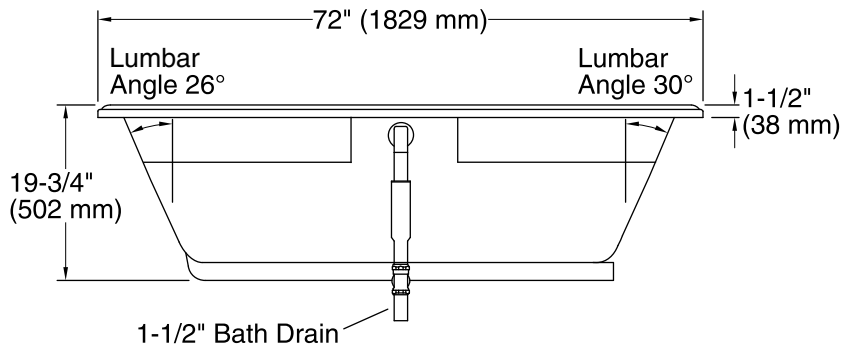

Features

- Center drain.
- Integral lumbar support and armrests for comfort.
- 72" (1829 mm) x 42-1/8" (1070 mm) x 19-3/4" (502 mm)

Material

- Acrylic

Installation

- Drop-in

Recommended Accessories

- K-11677 Bath Drain
- K-24916 Wireless Music Kit
- K-1491 Bath/Whirlpool Pillow
- K-1601 Bath/Whirlpool Footstop
- K-7213 27" Cable Bath Drain
- K-7214 27" Cable Bath Drain
- K-7259 Clearflo Bath Drain

Color	Code	Description
	0	White
	96	Biscuit
	47	Almond

No change in measurements if connected with drain illustrated. (K-11677)

Technical Information

All product dimensions are nominal.

Installation:	Drop-in
Drain location:	Center
Basin area, bottom:	53" x 26" (1346 mm x 660 mm)
Basin area, top:	65" x 34" (1651 mm x 864 mm)
Weight:	60 lbs (27.2 kg)
Minimum floor load:	35 lbs/ft ² (170.9 kg/m ²)
Water depth:	15" (381 mm)
Water capacity:	78 gal (295.3 L)
Template:	Drop-in, 114861-7, required, included

Notes

Measure your actual product for rough-in details.

Install this product according to the installation instructions.

The hot water supply should be 70% of the capacity of the bath or greater. Installations will vary.