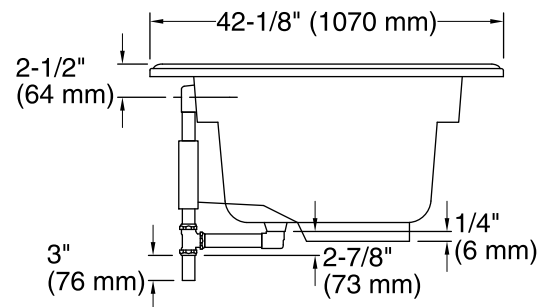

Features

- Center drain.
- Integral lumbar support and armrests for comfort.
- 72" (1829 mm) x 42-1/8" (1070 mm) x 19-3/4" (502 mm)

Material

- Acrylic

Installation

- Drop-in

Recommended Accessories

- K-11677 Bath Drain
- K-24916 Wireless Music Kit
- K-1491 Bath/Whirlpool Pillow
- K-1601 Bath/Whirlpool Footstop
- K-7213 27" Cable Bath Drain
- K-7214 27" Cable Bath Drain
- K-7259 Clearflo Bath Drain

Color	Code	Description
	0	White
	96	Biscuit
	47	Almond

No change in measurements if connected with drain illustrated. (K-11677)

Technical Information

All product dimensions are nominal.

Installation:	Drop-in
Drain location:	Center
Basin area, bottom:	53" x 26" (1346 mm x 660 mm)
Basin area, top:	65" x 34" (1651 mm x 864 mm)
Weight:	60 lbs (27.2 kg)
Minimum floor load:	35 lbs/ft ² (170.9 kg/m ²)
Water depth:	15" (381 mm)
Water capacity:	78 gal (295.3 L)
Template:	Drop-in, 114861-7, required, included

Notes

Measure your actual product for rough-in details.

Install this product according to the installation instructions.

The hot water supply should be 70% of the capacity of the bath or greater. Installations will vary.