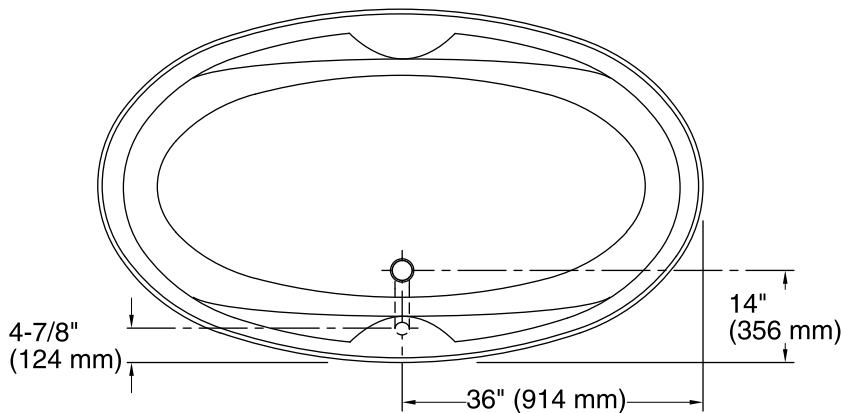

Features

- Center drain.
- Integral lumbar support and armrests for comfort.
- 72" (1829 mm) x 42-1/8" (1070 mm) x 19-3/4" (502 mm)

Material

- Acrylic

Installation

- Drop-in

Recommended Accessories

- K-11677 Bath Drain
- K-24916 Wireless Music Kit
- K-1491 Bath/Whirlpool Pillow
- K-1601 Bath/Whirlpool Footstop
- K-7213 27" Cable Bath Drain
- K-7214 27" Cable Bath Drain
- K-7259 Clearflo Bath Drain

Color	Code	Description
	0	White
	96	Biscuit
	47	Almond

No change in measurements if connected with drain illustrated. (K-11677)

Technical Information

All product dimensions are nominal.

Installation:	Drop-in
Drain location:	Center
Basin area, bottom:	53" x 26" (1346 mm x 660 mm)
Basin area, top:	65" x 34" (1651 mm x 864 mm)
Weight:	60 lbs (27.2 kg)
Minimum floor load:	35 lbs/ft ² (170.9 kg/m ²)
Water depth:	15" (381 mm)
Water capacity:	78 gal (295.3 L)
Template:	Drop-in, 114861-7, required, included

Notes

Measure your actual product for rough-in details.

Install this product according to the installation instructions.

The hot water supply should be 70% of the capacity of the bath or greater. Installations will vary.