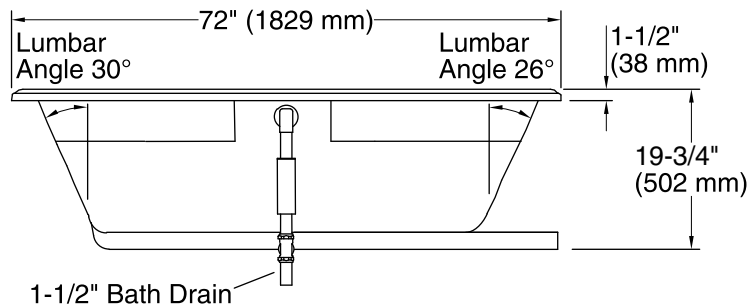

#### Color Code Description

	0	White
	96	Biscuit
	47	Almond

Pump/Control Access

20" (508 mm) W x 15" (381 mm) H Min

7-1/2" (191 mm) Max

No change in measurements if connected with drain illustrated. (K-11677)

### Technical Information

All product dimensions are nominal.

Installation:	Drop-in
Drain location:	Center
Basin area, bottom:	53" x 26" (1346 mm x 660 mm)
Basin area, top:	65" x 34" (1651 mm x 864 mm)
Weight:	74 lbs (33.6 kg)
Minimum floor load:	36 lbs/ft <sup>2</sup> (175.8 kg/m <sup>2</sup> )
Water depth:	15" (381 mm)
Water capacity:	78 gal (295.3 L)
Template:	Drop-in, 114861-7, required, included
Electrical component rating:	Pump: 120 V, 7.5 A, 60 Hz
Pump speed:	Single