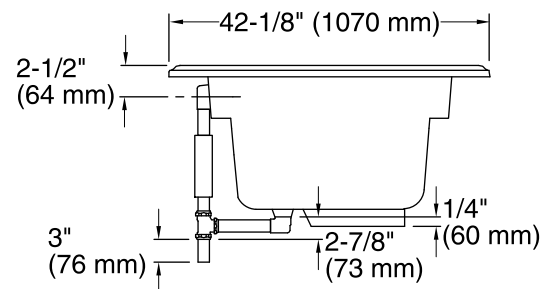

#### Color Code Description

	0	White
	96	Biscuit
	47	Almond

Pump/Control Access

20" (508 mm) W x 15" (381 mm) H Min

7-1/2" (191 mm) Max

No change in measurements if connected with drain illustrated. (K-11677)

### Technical Information

All product dimensions are nominal.

Installation:	Drop-in
Drain location:	Center
Basin area, bottom:	53" x 26" (1346 mm x 660 mm)
Basin area, top:	65" x 34" (1651 mm x 864 mm)
Weight:	74 lbs (33.6 kg)
Minimum floor load:	36 lbs/ft <sup>2</sup> (175.8 kg/m <sup>2</sup> )
Water depth:	15" (381 mm)
Water capacity:	78 gal (295.3 L)
Template:	Drop-in, 114861-7, required, included
Electrical component rating:	Pump: 120 V, 7.5 A, 60 Hz
Pump speed:	Single