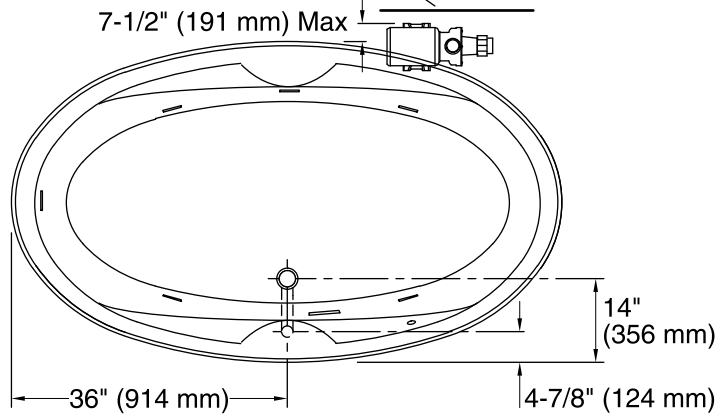

#### Features

- Center drain.
- Integral lumbar support and armrests for comfort.
- 72" (1829 mm) x 42-1/8" (1070 mm) x 19-3/4" (502 mm)

#### Color Code Description

	0	White
	96	Biscuit
	47	Almond

Pump/Control Access

20" (508 mm) W x 15" (381 mm) H Min

7-1/2" (191 mm) Max

No change in measurements if connected with drain illustrated. (K-11677)

### Technical Information

All product dimensions are nominal.

Installation:	Drop-in
Drain location:	Center
Basin area, bottom:	53" x 26" (1346 mm x 660 mm)
Basin area, top:	65" x 34" (1651 mm x 864 mm)
Weight:	74 lbs (33.6 kg)
Minimum floor load:	36 lbs/ft <sup>2</sup> (175.8 kg/m <sup>2</sup> )
Water depth:	15" (381 mm)
Water capacity:	78 gal (295.3 L)
Template:	Drop-in, 114861-7, required, included
Electrical component rating:	Pump: 120 V, 7.5 A, 60 Hz
Pump speed:	Single