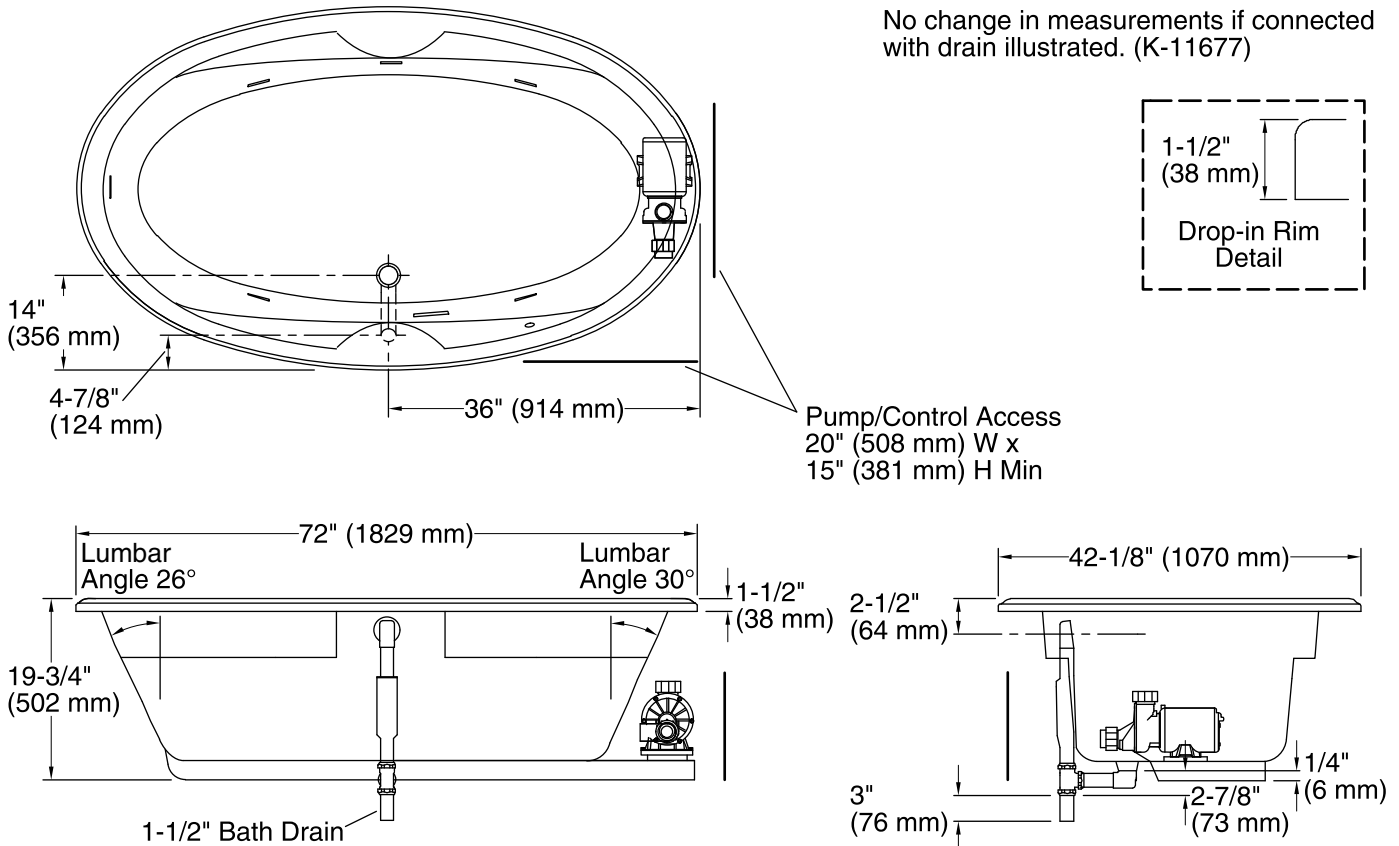

Features

- Center drain.
- Integral lumbar support and armrests for comfort.
- 72" (1829 mm) x 42-1/8" (1070 mm) x 19-3/4" (502 mm)

Material

- Acrylic

Hydrotherapy

- Single-speed whirlpool offers six fully adjustable hydro-massage jets for water flow and direction.
- Pump with air switch for whirlpool.

See website for detailed warranty information.

Available Color/Finishes

Color tiles intended for reference only.

Color Code Description

	0	White
	96	Biscuit
	47	Almond

No change in measurements if connected with drain illustrated. (K-11677)

All product dimensions are nominal.

Installation: Drop-in
 Drain location: Center
 Basin area, bottom: 53" x 26" (1346 mm x 660 mm)
 Basin area, top: 65" x 34" (1651 mm x 864 mm)
 Weight: 74 lbs (33.6 kg)
 Minimum floor load: 36 lbs/ft² (175.8 kg/m²)
 Water depth: 15" (381 mm)
 Water capacity: 78 gal (295.3 L)
 Template: Drop-in, 114861-7, required, included
 Electrical component rating: Pump: 120 V, 7.5 A, 60 Hz
 Pump speed: Single

Notes

Measure your actual product for rough-in details. Install this product according to the installation instructions.

The hot water supply should be 70% of the capacity of the bath or greater. Installations will vary.