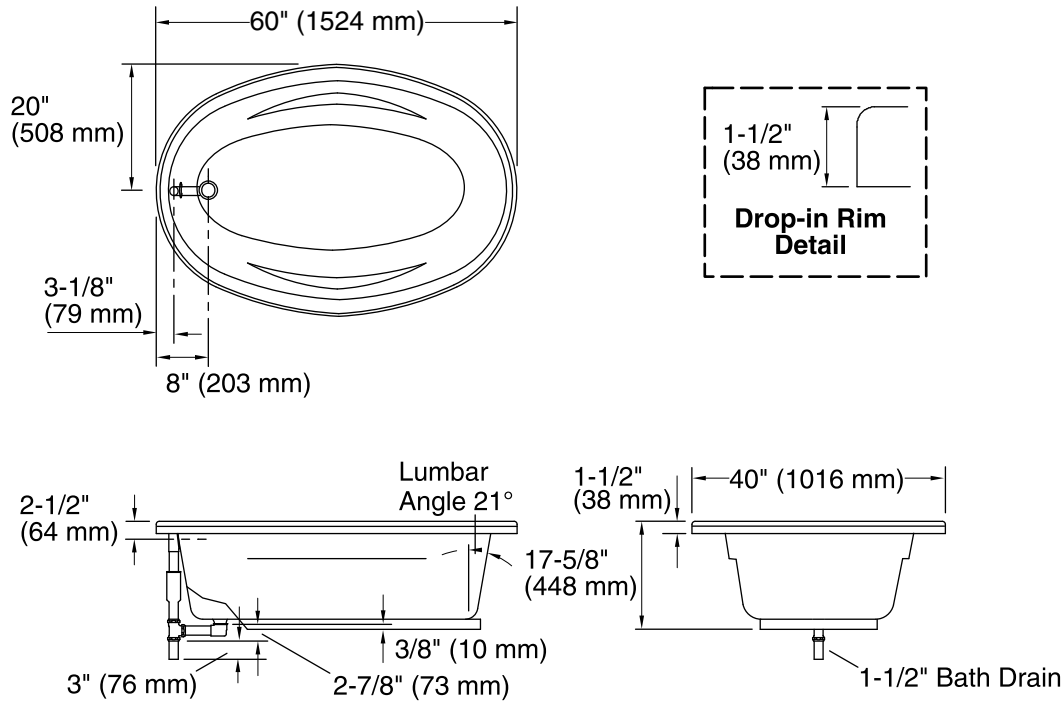

#### Features

- End drain.
- Integral lumbar support and armrests for comfort.
- 60" (1524 mm) x 40" (1016 mm) x 17-5/8" (448 mm)

### Technical Information

All product dimensions are nominal.

Installation:	Drop-in
Drain location:	End
Basin area, bottom:	46" x 19" (1168 mm x 483 mm)
Basin area, top:	55" x 29" (1397 mm x 737 mm)
Weight:	46 lbs (20.9 kg)
Minimum floor load:	31 lbs/ft <sup>2</sup> (151.4 kg/m <sup>2</sup> )
Water depth:	14" (356 mm)
Water capacity:	54 gal (204.4 L)
Template:	Drop-in, 114859-7, required, included