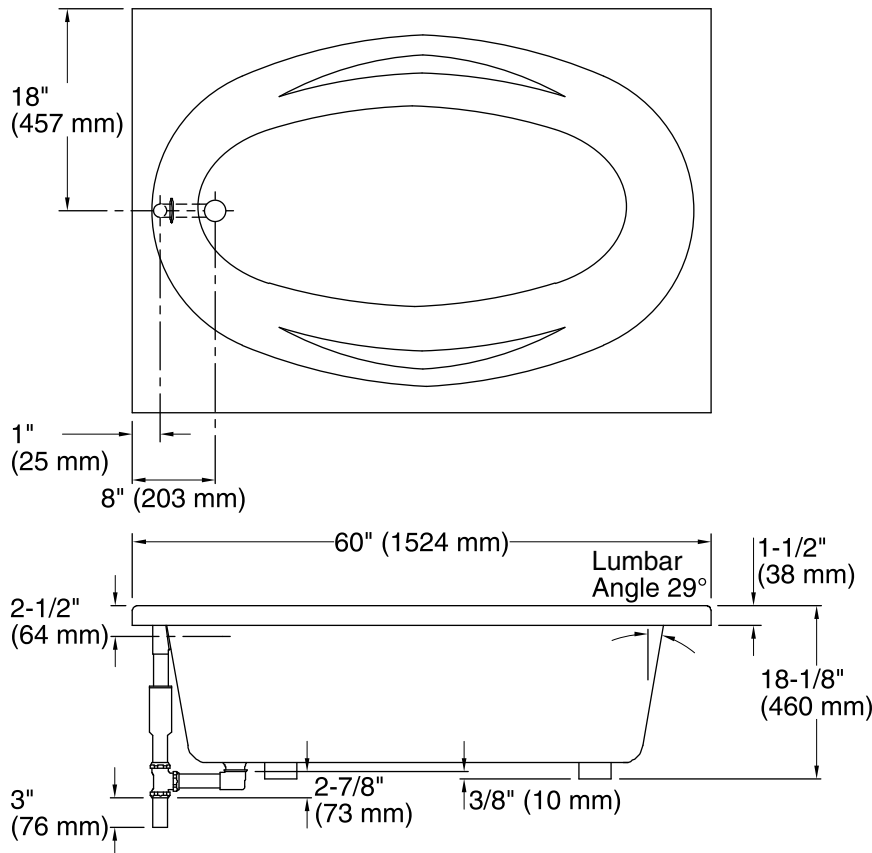

Features

- End drain.
- Integral lumbar support and armrests for comfort.
- 60" (1524 mm) x 36" (914 mm) x 18-1/8" (460 mm)

Material

- Acrylic

Installation

- Drop-in

Recommended Accessories

- K-1284 Removable Apron
- K-1491 Bath/Whirlpool Pillow
- K-11677 Bath Drain
- K-24916 Wireless Music Kit
- K-1601 Bath/Whirlpool Footstop
- K-7259 Clearflo Bath Drain
- K-702200-G54 Frameless Sliding Bath Door
- K-702200-G73 Frameless Sliding Bath Door
- K-702200-L Frameless Sliding Bath Door
- K-702205-L Frameless Sliding Bath Door
- K-706000-D3 Frameless Sliding Bath Door
- K-706000-L Frameless Sliding Bath Door
- K-706003-L Frameless Sliding Bath Door
- K-706004-D3 Frameless Sliding Bath Door
- K-706004-L Frameless Sliding Bath Door
- K-706007-L Frameless Sliding Bath Door

Color	Code	Description
	0	White
	96	Biscuit
	47	Almond

No change in measurements if connected with drain illustrated. (K-11677)

Technical Information

All product dimensions are nominal.

Installation:	Drop-in
Drain location:	End
Basin area, bottom:	46" x 15" (1168 mm x 381 mm)
Basin area, top:	55" x 25" (1397 mm x 635 mm)
Weight:	43 lbs (19.5 kg)
Minimum floor load:	80 lbs/ft ² (390.6 kg/m ²)
Water depth:	14" (356 mm)
Water capacity:	57 gal (215.8 L)
Cutout:	Drop-in, 58-1/2" x 34-1/2" (1486 mm x 876 mm)
Minimum flat for door:	2-3/4" (69 mm)

Notes

Measure your actual product for rough-in details.

Install this product according to the installation instructions.

The hot water supply should be 70% of the capacity of the bath or greater. Installations will vary.