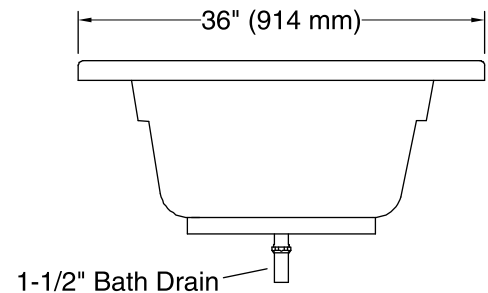

Features

- End drain.
- Integral lumbar support and armrests for comfort.
- 60" (1524 mm) x 36" (914 mm) x 18-1/8" (460 mm)

Material

- Acrylic

Installation

- Drop-in

Recommended Accessories

- K-1284 Removable Apron
- K-1491 Bath/Whirlpool Pillow
- K-11677 Bath Drain
- K-24916 Wireless Music Kit
- K-1601 Bath/Whirlpool Footstop
- K-7259 Clearflo Bath Drain
- K-702200-G54 Frameless Sliding Bath Door
- K-702200-G73 Frameless Sliding Bath Door
- K-702200-L Frameless Sliding Bath Door
- K-702205-L Frameless Sliding Bath Door
- K-706000-D3 Frameless Sliding Bath Door
- K-706000-L Frameless Sliding Bath Door
- K-706003-L Frameless Sliding Bath Door
- K-706004-D3 Frameless Sliding Bath Door
- K-706004-L Frameless Sliding Bath Door
- K-706007-L Frameless Sliding Bath Door

Color	Code	Description
	0	White
	96	Biscuit
	47	Almond

No change in measurements if connected with drain illustrated. (K-11677)

Technical Information

All product dimensions are nominal.

Installation:	Drop-in
Drain location:	End
Basin area, bottom:	46" x 15" (1168 mm x 381 mm)
Basin area, top:	55" x 25" (1397 mm x 635 mm)
Weight:	43 lbs (19.5 kg)
Minimum floor load:	80 lbs/ft ² (390.6 kg/m ²)
Water depth:	14" (356 mm)
Water capacity:	57 gal (215.8 L)
Cutout:	Drop-in, 58-1/2" x 34-1/2" (1486 mm x 876 mm)
Minimum flat for door:	2-3/4" (69 mm)

Notes

Measure your actual product for rough-in details.

Install this product according to the installation instructions.

The hot water supply should be 70% of the capacity of the bath or greater. Installations will vary.