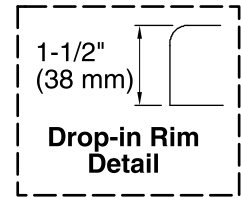

Features

- End drain.
- Integral lumbar support and armrests for comfort.
- 60" (1524 mm) x 36" (914 mm) x 18-1/8" (460 mm)

Material

- Acrylic

Installation

- Drop-in

Recommended Accessories

- K-1284 Removable Apron
- K-1491 Bath/Whirlpool Pillow
- K-11677 Bath Drain
- K-24916 Wireless Music Kit
- K-1601 Bath/Whirlpool Footstop
- K-7259 Clearflo Bath Drain
- K-702200-G54 Frameless Sliding Bath Door
- K-702200-G73 Frameless Sliding Bath Door
- K-702200-L Frameless Sliding Bath Door
- K-702205-L Frameless Sliding Bath Door
- K-706000-D3 Frameless Sliding Bath Door
- K-706000-L Frameless Sliding Bath Door
- K-706003-L Frameless Sliding Bath Door
- K-706004-D3 Frameless Sliding Bath Door
- K-706004-L Frameless Sliding Bath Door
- K-706007-L Frameless Sliding Bath Door

Color	Code	Description
	0	White
	96	Biscuit
	47	Almond

No change in measurements if connected with drain illustrated. (K-11677)

Technical Information

All product dimensions are nominal.

Installation:	Drop-in
Drain location:	End
Basin area, bottom:	46" x 15" (1168 mm x 381 mm)
Basin area, top:	55" x 25" (1397 mm x 635 mm)
Weight:	43 lbs (19.5 kg)
Minimum floor load:	80 lbs/ft ² (390.6 kg/m ²)
Water depth:	14" (356 mm)
Water capacity:	57 gal (215.8 L)
Cutout:	Drop-in, 58-1/2" x 34-1/2" (1486 mm x 876 mm)
Minimum flat for door:	2-3/4" (69 mm)

Notes

Measure your actual product for rough-in details.

Install this product according to the installation instructions.

The hot water supply should be 70% of the capacity of the bath or greater. Installations will vary.