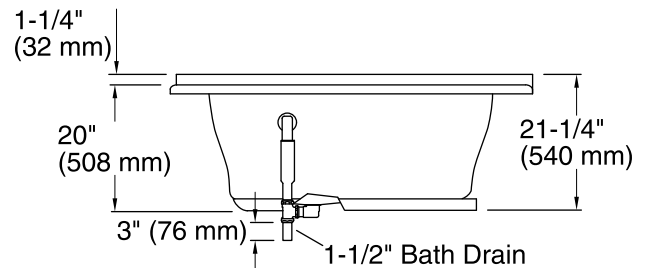

#### Features

- Integral flange.
- Center drain.
- Integral lumbar support and armrests for comfort.
- 54" (1372 mm) x 54" (1372 mm) x 20" (508 mm)

#### Available Color/Finishes

*Color tiles intended for reference only.*

Color	Code	Description
	0	White
	96	Biscuit
	47	Almond

No change in measurements if connected with drain illustrated. (K-11677)

**Tile Flange Detail**

### Technical Information

All product dimensions are nominal.

Installation:	Corner
Drain location:	Center
Basin area, bottom:	44" x 36" (1118 mm x 914 mm)
Basin area, top:	56" x 43" (1422 mm x 1092 mm)
Weight:	51 lbs (23.1 kg)
Minimum floor load:	35 lbs/ft <sup>2</sup> (170.9 kg/m <sup>2</sup> )
Water depth:	15" (381 mm)
Water capacity:	76 gal (287.7 L)