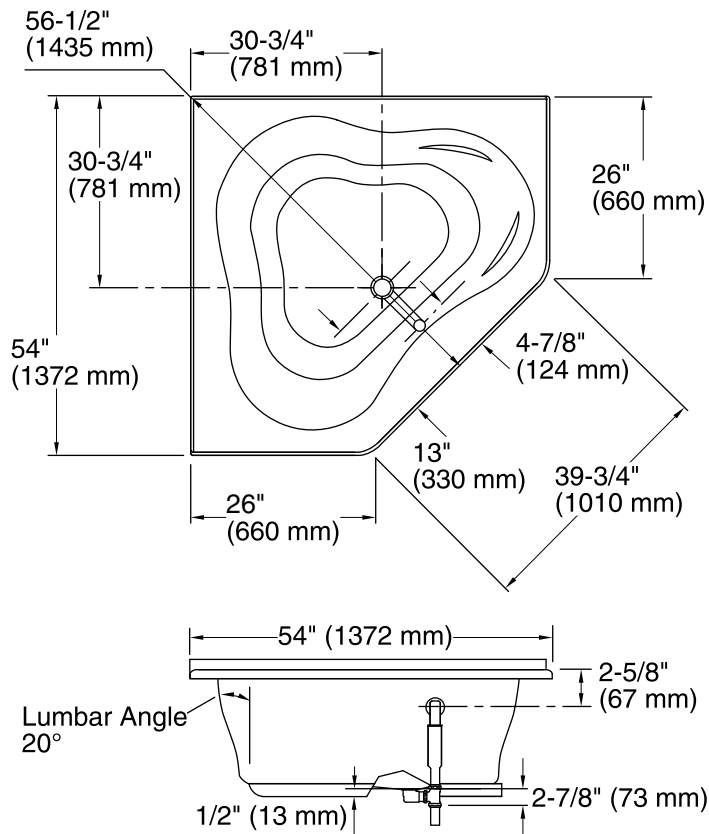

No change in measurements if connected with drain illustrated. (K-11677)