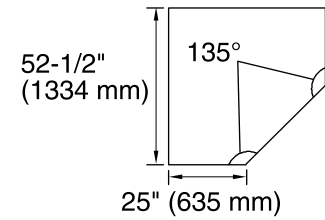

Color	Code	Description
	0	White
	96	Biscuit
	47	Almond

No change in measurements if connected with drain illustrated. (K-11677)

Drop-in Cut-out Detail

Drop-in Rim Detail

Technical Information

All product dimensions are nominal.

Installation:	Drop-in, Corner
Drain location:	Center
Basin area, bottom:	44" x 36" (1118 mm x 914 mm)
Basin area, top:	56" x 43" (1422 mm x 1092 mm)
Weight:	51 lbs (23.1 kg)
Minimum floor load:	35 lbs/ft ² (170.9 kg/m ²)
Water depth:	15" (381 mm)
Water capacity:	76 gal (287.7 L)