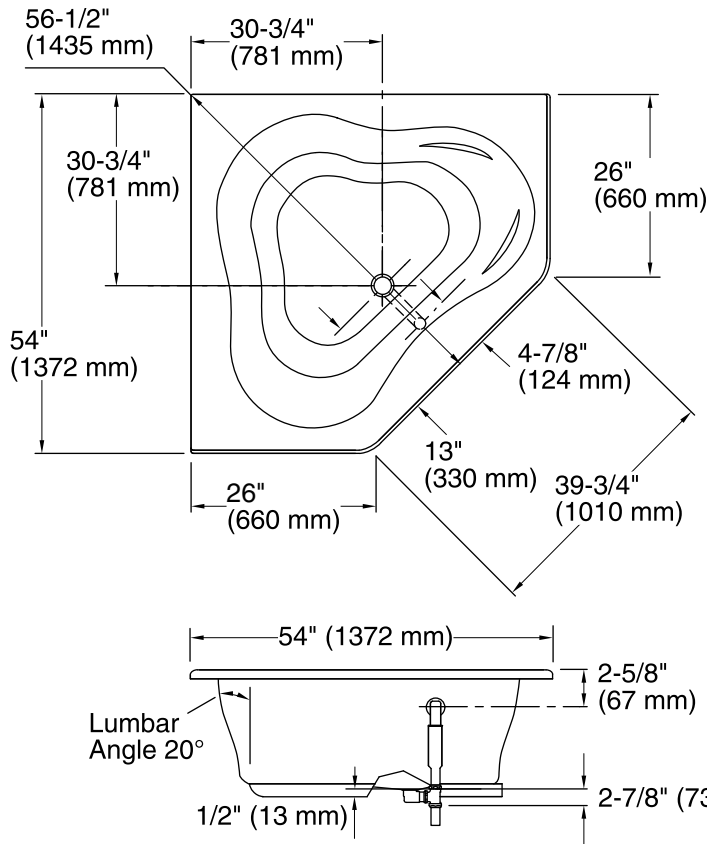

Features

- Corner layout minimizes footprint without compromising bathing area.
- Center drain.

Material

- Acrylic

Installation

- Drop-in

Recommended Accessories

- K-1491 Bath/Whirlpool Pillow
- K-1601 Bath/Whirlpool Footstop
- K-7213 27" Cable Bath Drain
- K-7214 27" Cable Bath Drain
- K-11677 Bath Drain
- K-24916 Wireless Music Kit
- K-7259 Clearflo Bath Drain

Color	Code	Description
	0	White
	96	Biscuit
	47	Almond

No change in measurements if connected with drain illustrated. (K-11677)

Drop-in Cut-out Detail

Drop-in Rim Detail

Technical Information

All product dimensions are nominal.

Installation:	Drop-in, Corner
Drain location:	Center
Basin area, bottom:	44" x 36" (1118 mm x 914 mm)
Basin area, top:	56" x 43" (1422 mm x 1092 mm)
Weight:	51 lbs (23.1 kg)
Minimum floor load:	35 lbs/ft ² (170.9 kg/m ²)
Water depth:	15" (381 mm)
Water capacity:	76 gal (287.7 L)

Notes

Measure your actual product for rough-in details.

Install this product according to the installation instructions.

The hot water supply should be 70% of the capacity of the bath or greater. Installations will vary.