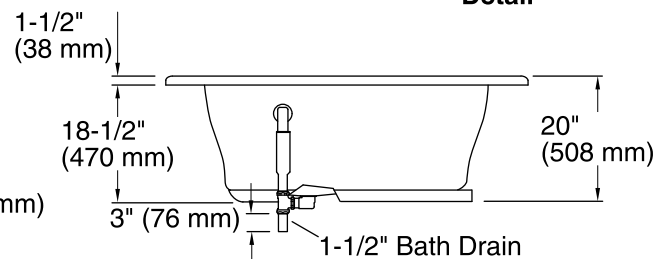

Color	Code	Description
	0	White
	96	Biscuit
	47	Almond

No change in measurements if connected with drain illustrated. (K-11677)

Drop-in Cut-out Detail

Drop-in Rim Detail

Technical Information

All product dimensions are nominal.

Installation:	Drop-in, Corner
Drain location:	Center
Basin area, bottom:	44" x 36" (1118 mm x 914 mm)
Basin area, top:	56" x 43" (1422 mm x 1092 mm)
Weight:	51 lbs (23.1 kg)
Minimum floor load:	35 lbs/ft ² (170.9 kg/m ²)
Water depth:	15" (381 mm)
Water capacity:	76 gal (287.7 L)

Notes

Measure your actual product for rough-in details.

Install this product according to the installation instructions.

The hot water supply should be 70% of the capacity of the bath or greater. Installations will vary.