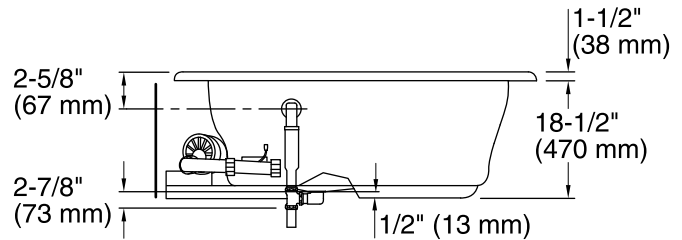

No change in measurements if connected with drain illustrated. (K-11677)

Required Electrical Service

Two dedicated circuits required, protected with Class A Ground-Fault Circuit-Interrupter (GFCI) or Residual Current Device (RCD).

Pump: 120 V, 15 A, 60 Hz
Heater: 120 V, 15 A, 60 Hz

Technical Information

All product dimensions are nominal.

Installation: Corner, Drop-in
Drain location: Center
Basin area, bottom: 44" x 36" (1118 mm x 914 mm)
Basin area, top: 56" x 43" (1422 mm x 1092 mm)
Weight: 70 lbs (31.8 kg)
Minimum floor load: 36 lbs/ft² (175.8 kg/m²)
Water depth: 15" (381 mm)
Water capacity: 76 gal (287.7 L)
Electrical component rating: Pump: 120 V, 7.5 A, 60 Hz
Heater: 120 V, 12.5 A, 60 Hz, 1500 W
Pump speed: Single

Notes

Measure your actual product for rough-in details. Install this product according to the installation instructions.

The hot water supply should be 70% of the capacity of the bath or greater. Installations will vary.

Provide one grounded electrical outlet within 24" (610 mm) of each component.