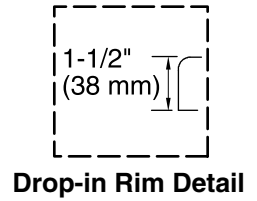

No change in measurements if connected with drain illustrated. (K-11677)

Required Electrical Service

Two dedicated circuits required, protected with Class A Ground-Fault Circuit-Interrupter (GFCI) or Residual Current Device (RCD).

Pump: 120 V, 15 A, 60 Hz
Heater: 120 V, 15 A, 60 Hz

Technical Information

All product dimensions are nominal.

Installation: Corner, Drop-in
Drain location: Center
Basin area, bottom: 44" x 36" (1118 mm x 914 mm)
Basin area, top: 56" x 43" (1422 mm x 1092 mm)
Weight: 70 lbs (31.8 kg)
Minimum floor load: 36 lbs/ft² (175.8 kg/m²)
Water depth: 15" (381 mm)
Water capacity: 76 gal (287.7 L)
Electrical component rating: Pump: 120 V, 7.5 A, 60 Hz
Heater: 120 V, 12.5 A, 60 Hz, 1500 W
Pump speed: Single

Notes

Measure your actual product for rough-in details. Install this product according to the installation instructions.

The hot water supply should be 70% of the capacity of the bath or greater. Installations will vary.

Provide one grounded electrical outlet within 24" (610 mm) of each component.