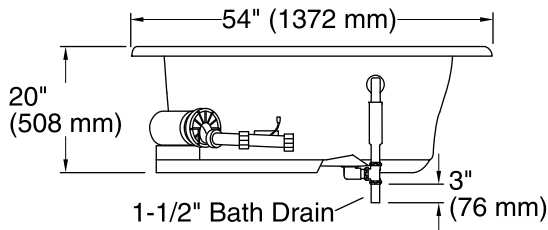

No change in measurements if connected with drain illustrated. (K-11677)

Required Electrical Service

Two dedicated circuits required, protected with Class A Ground-Fault Circuit-Interrupter (GFCI) or Residual Current Device (RCD).

Pump: 120 V, 15 A, 60 Hz
Heater: 120 V, 15 A, 60 Hz

Technical Information

All product dimensions are nominal.

Installation: Corner, Drop-in
Drain location: Center
Basin area, bottom: 44" x 36" (1118 mm x 914 mm)
Basin area, top: 56" x 43" (1422 mm x 1092 mm)
Weight: 70 lbs (31.8 kg)
Minimum floor load: 36 lbs/ft² (175.8 kg/m²)
Water depth: 15" (381 mm)
Water capacity: 76 gal (287.7 L)
Electrical component rating: Pump: 120 V, 7.5 A, 60 Hz
Heater: 120 V, 12.5 A, 60 Hz, 1500 W
Pump speed: Single

Notes

Measure your actual product for rough-in details. Install this product according to the installation instructions.

The hot water supply should be 70% of the capacity of the bath or greater. Installations will vary.

Provide one grounded electrical outlet within 24" (610 mm) of each component.