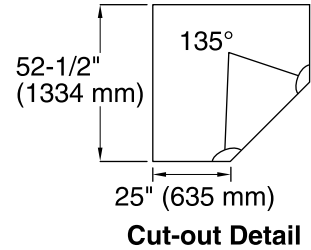

No change in measurements if connected with drain illustrated. (K-11677)

Required Electrical Service

Two dedicated circuits required, protected with Class A Ground-Fault Circuit-Interrupter (GFCI) or Residual Current Device (RCD).

Pump: 120 V, 15 A, 60 Hz
Heater: 120 V, 15 A, 60 Hz

Technical Information

All product dimensions are nominal.

Installation: Corner, Drop-in
Drain location: Center
Basin area, bottom: 44" x 36" (1118 mm x 914 mm)
Basin area, top: 56" x 43" (1422 mm x 1092 mm)
Weight: 70 lbs (31.8 kg)
Minimum floor load: 36 lbs/ft² (175.8 kg/m²)
Water depth: 15" (381 mm)
Water capacity: 76 gal (287.7 L)
Electrical component rating: Pump: 120 V, 7.5 A, 60 Hz
Heater: 120 V, 12.5 A, 60 Hz, 1500 W
Pump speed: Single

Notes

Measure your actual product for rough-in details. Install this product according to the installation instructions.

The hot water supply should be 70% of the capacity of the bath or greater. Installations will vary.

Provide one grounded electrical outlet within 24" (610 mm) of each component.