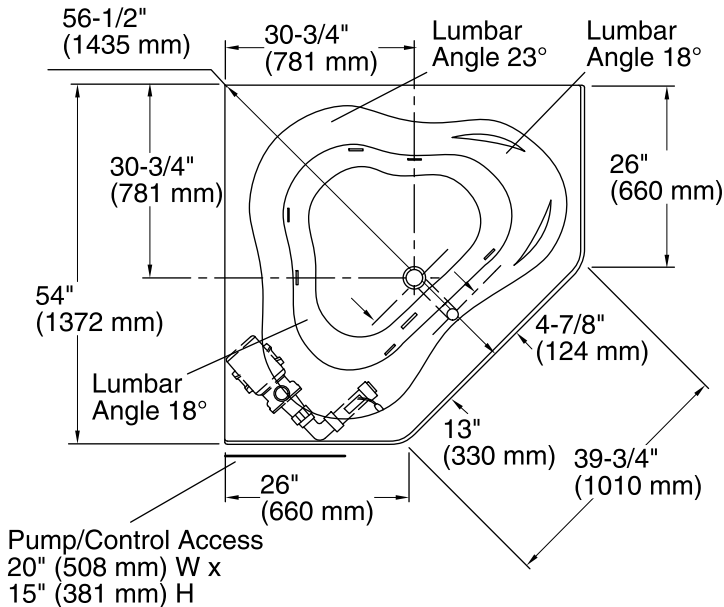

No change in measurements if connected with drain illustrated. (K-11677)

Required Electrical Service

Two dedicated circuits required, protected with Class A Ground-Fault Circuit-Interrupter (GFCI) or Residual Current Device (RCD).

Pump: 120 V, 15 A, 60 Hz
Heater: 120 V, 15 A, 60 Hz

Technical Information

All product dimensions are nominal.

Installation: Corner, Drop-in
Drain location: Center
Basin area, bottom: 44" x 36" (1118 mm x 914 mm)
Basin area, top: 56" x 43" (1422 mm x 1092 mm)
Weight: 70 lbs (31.8 kg)
Minimum floor load: 36 lbs/ft² (175.8 kg/m²)
Water depth: 15" (381 mm)
Water capacity: 76 gal (287.7 L)
Electrical component rating: Pump: 120 V, 7.5 A, 60 Hz
Heater: 120 V, 12.5 A, 60 Hz, 1500 W
Pump speed: Single

Notes

Measure your actual product for rough-in details. Install this product according to the installation instructions.

The hot water supply should be 70% of the capacity of the bath or greater. Installations will vary.

Provide one grounded electrical outlet within 24" (610 mm) of each component.