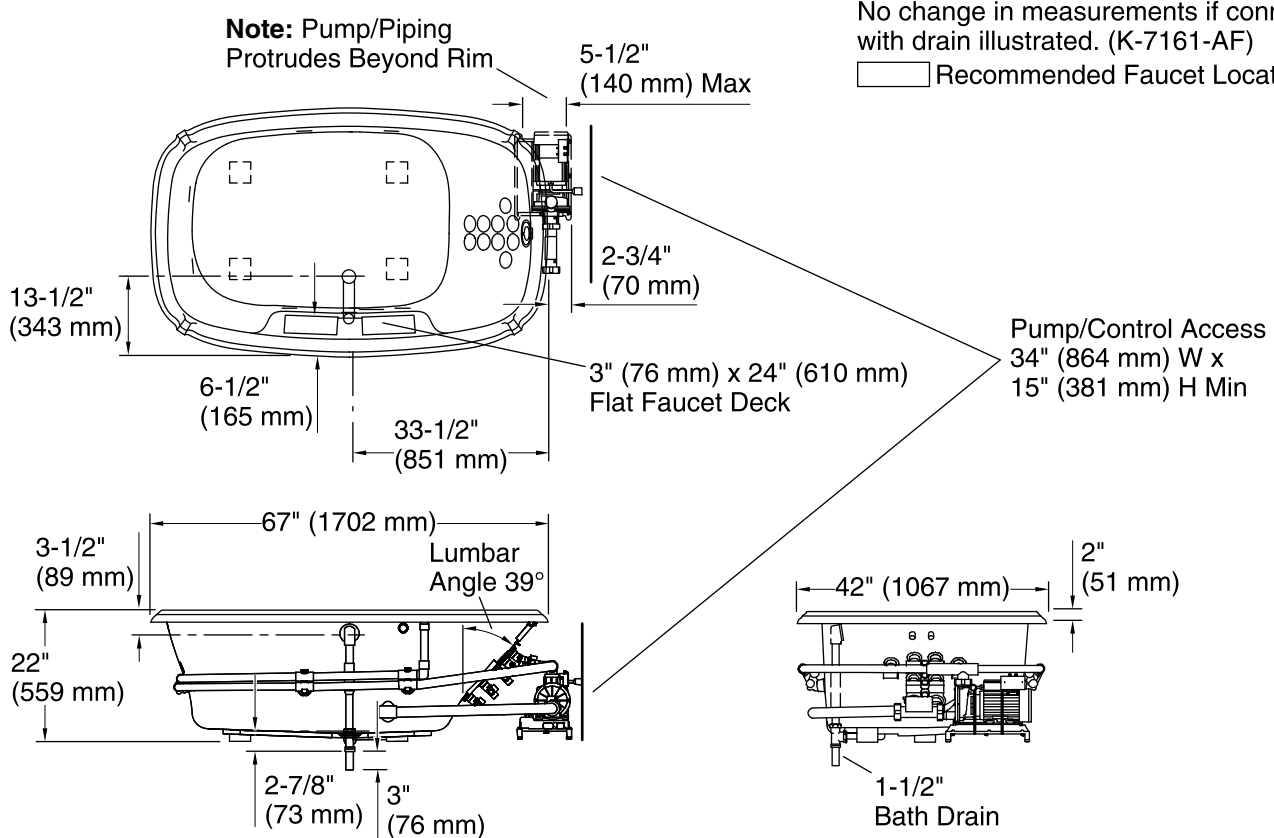

Required Electrical Service

One dedicated circuit required, protected with Class A Ground-Fault Circuit-Interrupter (GFCI) or Residual Current Device (RCD).

Pump, Heater: 240 V, 20 A, 50/60 Hz

Technical Information

All product dimensions are nominal.

Installation:	Drop-in
Drain location:	Center
Basin area, bottom:	40" x 27" (1016 mm x 686 mm)
Basin area, top:	61" x 32" (1549 mm x 813 mm)
Weight:	160 lbs (72.6 kg)
Minimum floor load:	48 lbs/ft² (234.4 kg/m²)
Water depth:	16" (406 mm)
Water capacity:	90 gal (340.7 L)
Cutout:	Drop-in, 64" x 38" (1626 mm x 965 mm)
Template:	Drop-in, 113311-7, required, included
Electrical component rating:	Pump: 240 V, 11 A, 50/60 Hz Heater: 240 V, 50/60 Hz, 1500 W
Pump speed:	Variable

Notes

Measure your actual product for rough-in details. Install this product according to the installation instructions.

The hot water supply should be 70% of the capacity of the bath or greater. Installations will vary.

If installing a rim-mount faucet, make sure there is no interference above or below the deck before drilling any holes.