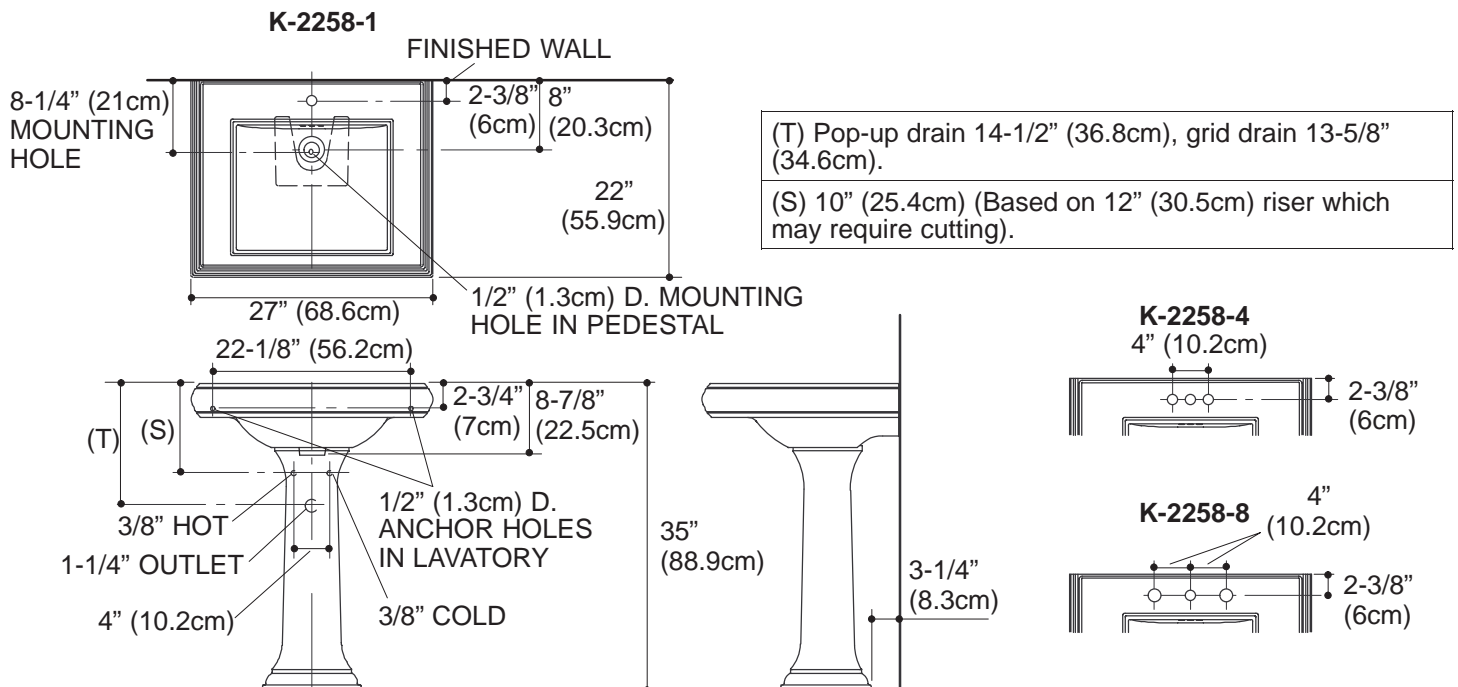

PRODUCT INFORMATION

Fixture*:		basin area	water depth
Lavatory		18" (45.7cm) x 15" (38.1cm)	5-3/8" (13.7cm)
Drain hole	1-3/4" D. (4.4cm)		
* Approximate measurements for comparison only.			

Holes	K-2258-1	K-2258-4	K-2258-8
Spout	1-3/8" D. (3.5cm)	1-1/4" D. (3.2cm)	1-3/8" D. (3.5cm)
Faucet		1-1/4" D. (3.2cm)	1-3/8" D. (3.5cm)

Included Components:	
Lavatory basin, single-hole	K-2259-1
Lavatory basin, 4" (10.2cm) centers	K-2259-4
Lavatory basin, 8" (20.3cm) centers	K-2259-8
Pedestal	K-2267
Rubber pads	63069
Lavatory accessory pack	52204

INSTALLATION NOTES

Install this product according to the installation guide.

.75<116

PRODUCT DIAGRAM