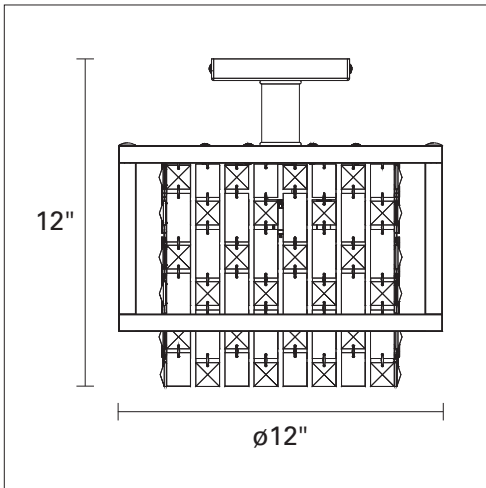

FIND OUT MORE AT
WWW.DVCANADA.COM

DVI
WWW.DVCANADA.COM