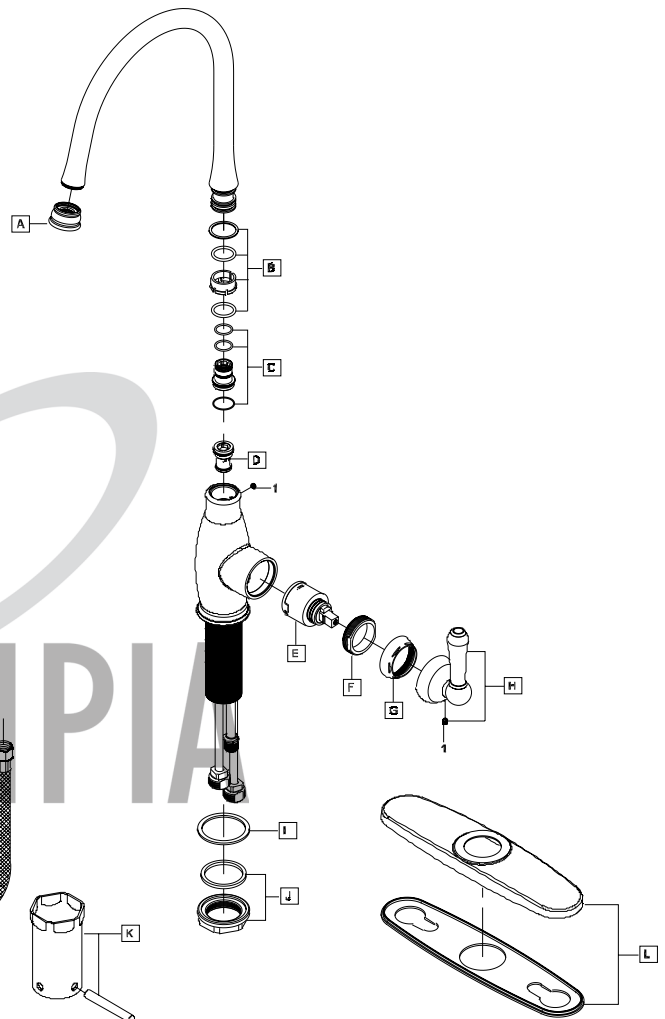

# PARTS BREAKDOWN SHEET

# ACCENT SINGLE HANDLE KITCHEN FAUCET

**Model #:** \_\_\_\_\_

**Specific Features:** \_\_\_\_\_

**Project Name:** \_\_\_\_\_

**Submitted For:** \_\_\_\_\_

**Date:** \_\_\_\_\_

- Lever Handle
- Gooseneck Style Spout
- 8-1/4" Reach, 10-3/8" From Deck to Aerator
- Ceramic Disc Cartridge with Temperature Limit Stop
- 2 or 4-Hole Installation
- Side Spray Assembly

# K-5441 SHOWN **ADA**

Model #	Features	Finish	
K-5441*		CP	
K-5441-BN*		PVD BN	
K-5441-ORB*		ORB	

\* Aerator limited to 1.5 GPM Flow Rate

**Olympia products are engineered and manufactured to meet the following standards and codes:**

- ASME A112.18.1
- ANSI A117.1
- ANSI / NSF 61, SECTION 9
- IAPMO LISTED
- CONTAINS NO MORE THAN 0.25% WEIGHTED AVERAGE LEAD CONTENT

ITEM #	DESCRIPTION
A	OP-420048* 1.5 GPM Aerator
B	OP-420041 Spout Swivel Repair Kit
C	OP-420049 Spout Repair Kit
D	OP-420024 Diverter Piston
E	OP-320002 Ceramic Disc Cartridge
F	OP-420042 Lock Nut
G	OP-420043* Retainer Ring
H	OP-120002* Lever Handle
I	OP-420044 Washer
J	OP-520005 Mounting Kit
K	OP-520008 Mounting Tool
L	OP-420045* Deck Plate
M	OP-420038* Side Spray Assembly
1	OP-420047 Allen Screw