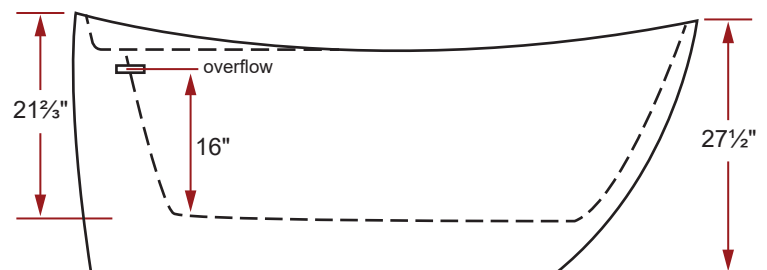

Item # 44333

SHERIN ACRYLIC OVAL SEAMLESS FREE-STANDING BATHTUB

67" x 29½" x 27½"

DESIGN FEATURES

- Seamless, 1-piece acrylic soaker bathtub.
- Gently sloping lumbar support.
- Integral faucet deck.

BATHTUB DIMENSIONS

- Diagrams not to scale.
- All measurements ±¼".

PRODUCT SPECIFICATIONS

- Available in white.
- Oval shaped interior.
- Bathtub is shipped with chrome waste and overflow, drain assembly is not installed.
- Drain hole = 2"
- Water capacity = Approx. 65 US Gallons
- 1 year limited manufacturer's warranty included.