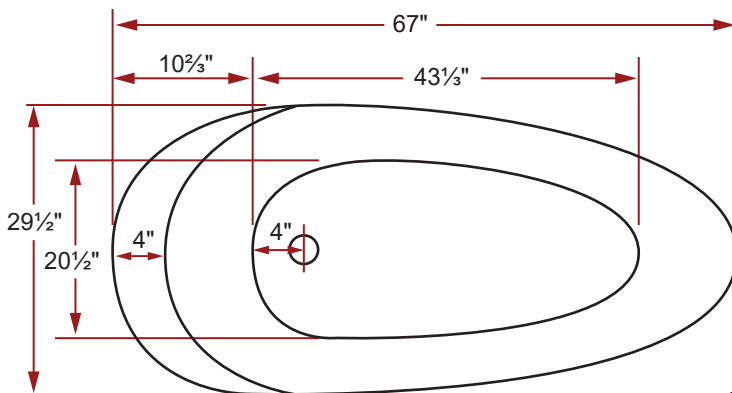

Item # 44333

SHERIN ACRYLIC OVAL SEAMLESS FREE-STANDING BATHTUB

67" x 29½" x 27½"

DESIGN FEATURES

- Seamless, 1-piece acrylic soaker bathtub.
- Gently sloping lumbar support.
- Integral faucet deck.

BATHTUB DIMENSIONS

- Diagrams not to scale.
- All measurements ±¼".

PRODUCT SPECIFICATIONS

- Available in white.
- Oval shaped interior.
- Bathtub is shipped with chrome waste and overflow, drain assembly is not installed.
- Drain hole = 2"
- Water capacity = Approx. 65 US Gallons
- 1 year limited manufacturer's warranty included.