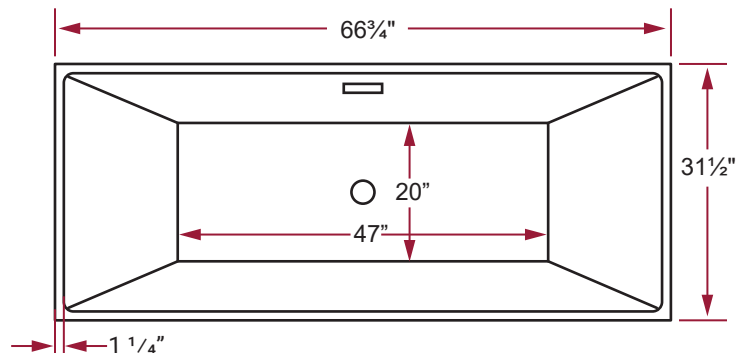

### DESIGN FEATURES

- Seamless, 1-piece acrylic soaker bathtub.
- Gently sloping lumbar support at both ends.
- Deep bathing well.

### PRODUCT SPECIFICATIONS

- Available in white.
- Rectangular shaped interior and exterior.
- Bathtub is shipped with chrome waste and overflow, drain assembly is not installed.
- Center drain.
- Drain hole = 2"
- Overflow = 2<sup>1</sup>/<sub>4</sub>"
- Water capacity = approx. 60 US gallons.
- Weight = approx. 110 lbs.
- Faucet sold separately.
- 1 year limited manufacturer's warranty included.

### DIMENSIONS

- Diagrams not to scale.
- All measurements ±<sup>1</sup>/<sub>4</sub>".

This product complies with CSA Standards

In keeping with our policy of continuing product improvement, Acri-Tec Industries Corp. reserves the right to change product specifications without notice.