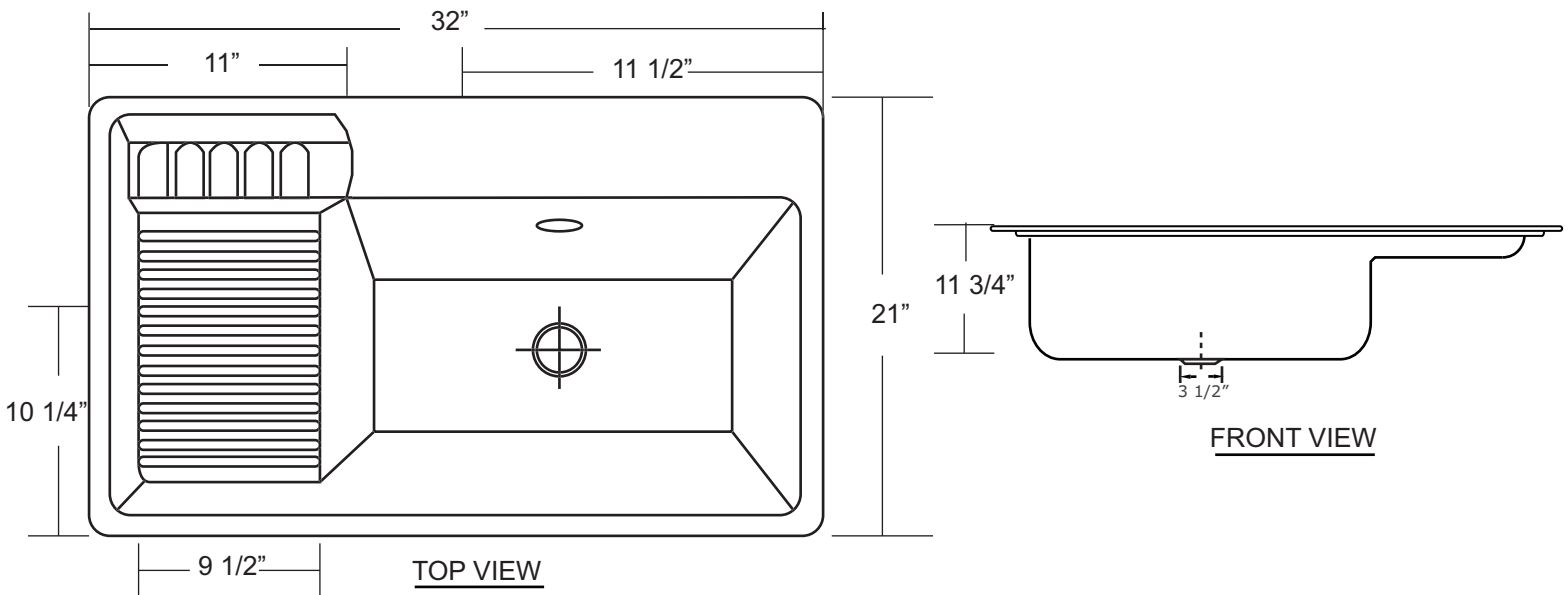

Europa Deluxe Laundry

Acrylic Kitchen Sink

32" x 21" x 11 3/4"

*1 year limited manufacturer's warranty included

ACRYLIC SINK DIMENSIONS

This sink complies with CSA Standards

All measurements $\pm 1/4"$

In keeping with our policy of continuing product improvement, Acri-Tec Industries Corp., reserves the right to change product specifications without notice.