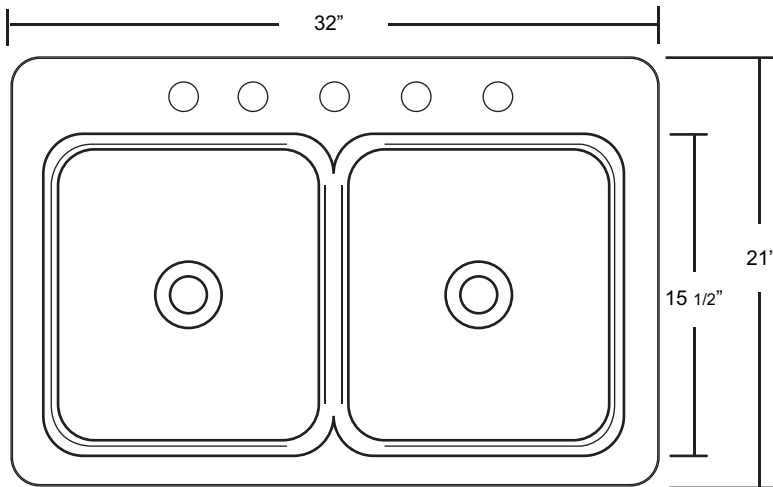

# DYNASTY KITCHEN

Acrylic Kitchen Sink

21" x 32" x 8"

\*1 year limited manufacturer's warranty included

## ACRYLIC SINK DIMENSIONS

TOP VIEW

FRONT VIEW

This sink complies with CSA Standards

All measurements  $\pm 1/4"$

In keeping with our policy of continuing product improvement, Acri-Tec Industries Corp., reserves the right to change product specifications without notice.