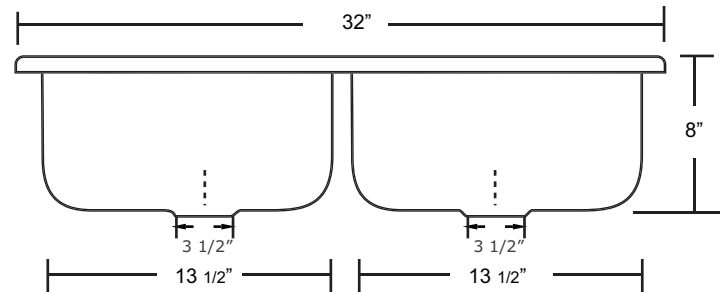

# DYNASTY KITCHEN

Acrylic Kitchen Sink

21" x 32" x 8"

\*1 year limited manufacturer's warranty included

## ACRYLIC SINK DIMENSIONS

TOP VIEW

FRONT VIEW

This sink complies with CSA Standards

All measurements  $\pm 1/4"$

In keeping with our policy of continuing product improvement, Acri-Tec Industries Corp., reserves the right to change product specifications without notice.