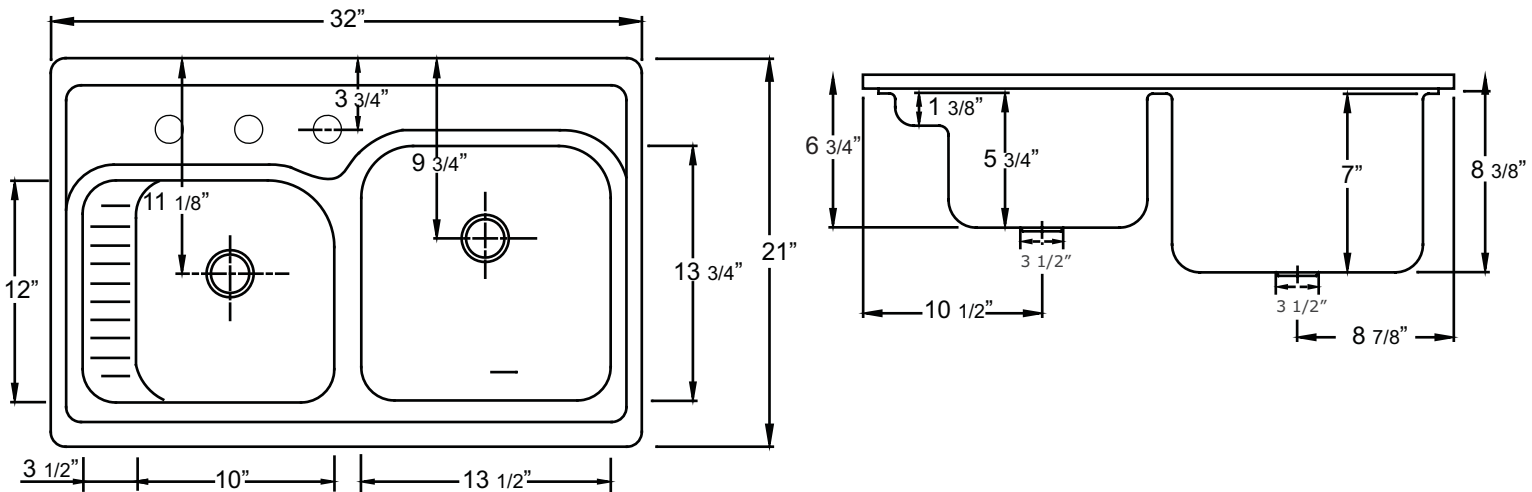

PRESTIGE

Acrylic Kitchen Sink

32" x 21" x 8 3/8"

*1 year limited manufacturer's warranty included

ACRYLIC SINK DIMENSIONS

This sink complies with CSA Standards

All measurements $\pm 1/4"$

In keeping with our policy of continuing product improvement, Acri-Tec Industries Corp., reserves the right to change product specifications without notice.