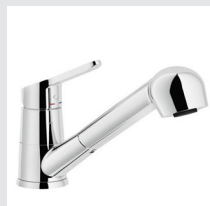

BLANCO WINCHESTER BAR Topmount Sink

The BLANCO WINCHESTER features 18 gauge stainless steel and 18/10 chrome-nickel content. This versatile topmount design can also be undermounted with clips.

BLANCO

Model No.	Bowl depth	
	Main	Secondary
400780	6" (150 mm)	

Material

Durable 18 gauge stainless steel with 18/10 chrome-nickel content

Specifications

Topmount installation

Versatile undermount and topmount installation options

Minimum Cabinet Size: 15" (380 mm)

Can be used for a wide range of applications

3.5" (90 mm) stainless steel strainer included

Limited lifetime warranty

Recommended Accessories

BLANCO CapFlow™
Strainer Cover
517666 Stainless steel

BLANCO ABBY
Faucet
401469 Stainless steel
401468 Chrome