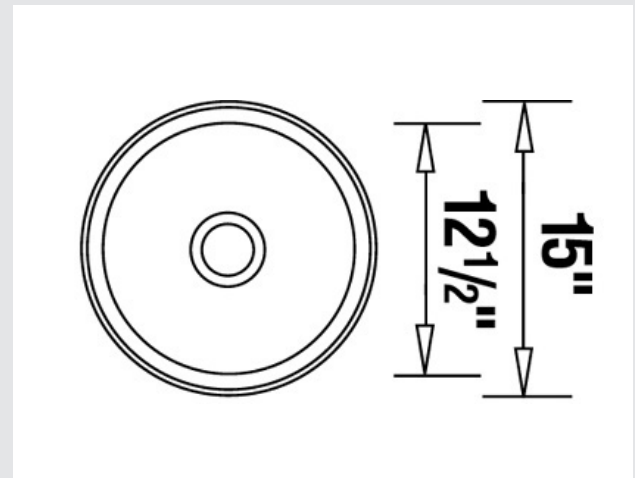

Recommended Accessories

BLANCO CapFlow™
Strainer Cover
517666 Stainless steel

BLANCO ABBY
Faucet
401469 Stainless steel
401468 Chrome

Package of 10
undermount clips
406251