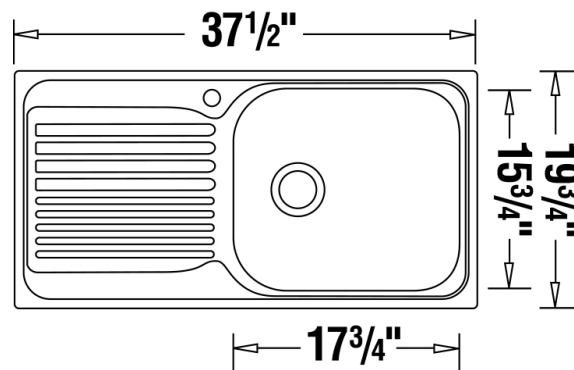

Model No.	Bowl Depth	
	Main	Secondary
400795 RH Drainboard (Bowl on left)	7 1/4" (185 mm)	
400794 LH Drainboard (Bowl on right)		

Material

Durable 20 gauge stainless steel

18/10 chrome-nickel content for exceptional lustre and durability

Brushed satin finish

Specifications

Topmount installation

Practical drainboard extends workspace

Option to select model with drainboard on right or left side of bowl

Recessed rim prevents spills

Installation specification sheet included

3 1/2" premium stainless steel strainer included

Minimum Cabinet Size: 24" (610 mm)

BLANCO CANADA INC.

100 Corporation Drive, Brampton, ON L4V 1R3

Tel: 905-494-2400 Toll Free: 1-877-425-2626

Fax: 905-494-2425 Toll Free: 1-877-825-2626