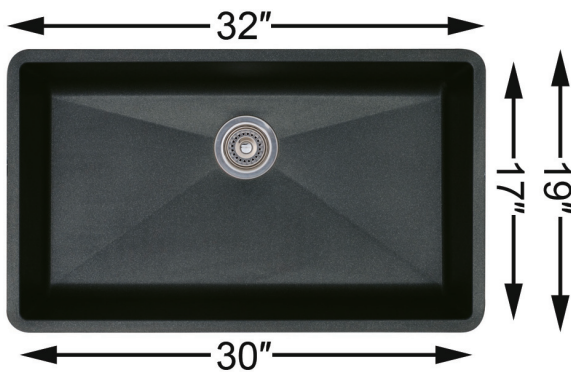

BLANCO PRECIS U MAXI SILGRANIT® Undermount Sink

Made of ultra durable granite composite material, BLANCO SILGRANIT® combines 80% natural granite, with high-quality acrylic for unmatched strength and durability.

Model No.	Colour	Bowl Depth	
		Main	Secondary
400890	Anthracite	9½" (240 mm)	
400889	Café		
401172	Biscotti		
401143	Truffle		

Material

BLANCO SILGRANIT®

Durable, patented composite material made of 80% natural granite

Specifications

Minimum Cabinet Size: 33" (840 mm)

Square design maximizes bowl capacity

Virtually flat sink bottom prevents glassware from tipping over

Rear positioned drain hole for max. usable bowl and cabinet space