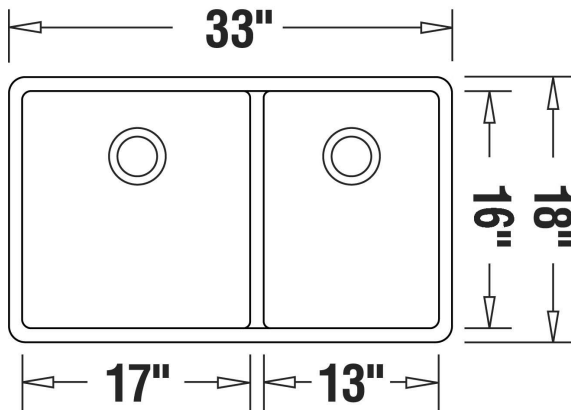

Model No.	Colour	Bowl Depth	
		Main	Secondary
400583	Anthracite	9½" (240 mm)	9½" (240 mm)
400585	Café		
401170	Biscotti		
401142	Truffle		

Material

BLANCO SILGRANIT®

Durable, patented composite material made of 80% natural granite

Specifications

Minimum Cabinet Size: 36" (915 mm)

Square design maximizes bowl capacity

Virtually flat sink bottom prevents glassware from tipping over

Rear positioned drain holes for max. usable bowl and cabinet space