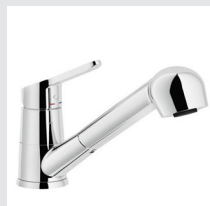

## BLANCO LINCOLN BAR Topmount Sink

The BLANCO LINCOLN features 18 gauge stainless steel and 18/10 chrome-nickel content. This versatile topmount design can also be undermounted with clips.

**BLANCO**

Model No.	Bowl depth	
	Main	Secondary
400781	5 1/2" (140 mm)	

### Material

Durable 18 gauge stainless steel with 18/10 chrome-nickel content

### Specifications

Topmount installation

Versatile undermount and topmount installation options

Minimum Cabinet Size: 15" (380 mm)

Rear positioned drain holes for maximum usable bowl and under cabinet storage space

## Recommended Accessories

BLANCO CapFlow™  
Strainer Cover  
517666 Stainless steel

BLANCO ABBY  
Faucet  
401469 Stainless steel  
401468 Chrome

Package of 10  
undermount clips  
406251