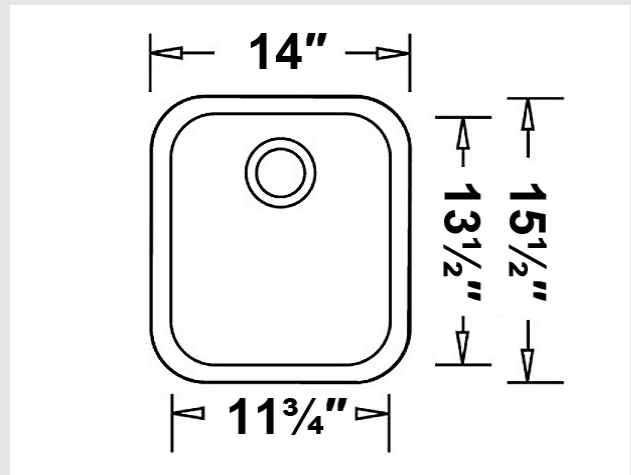

Recommended Accessories

BLANCO CapFlow™
Strainer Cover
517666 Stainless steel

BLANCO ABBY
Faucet
401469 Stainless steel
401468 Chrome

Package of 10
undermount clips
406251