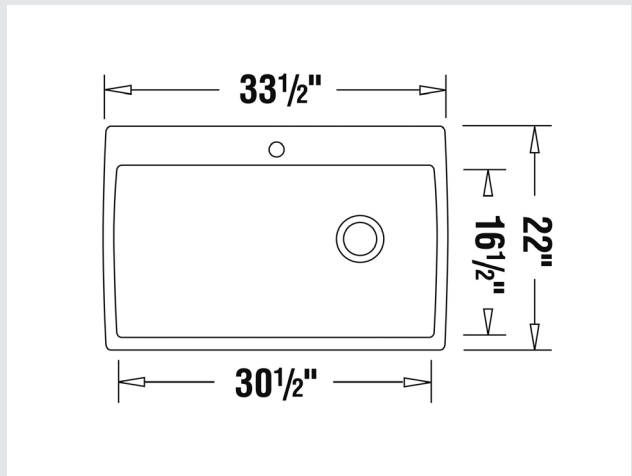

### Specifications

Top mount installation

Minimum Cabinet Size: 36" (915 mm)

Unsurpassed scratch, chip and stain resistance

Heat resistant to temperatures of up to 280°C (536°F)

Fade-proof; solid colour throughout

6 additional knock-out for accessories

3½" (90 mm) stainless steel strainer included

Matching Silgranit® colour faucets and optional accessories available

Extra large single bowl

Template included

Limited Lifetime Warranty