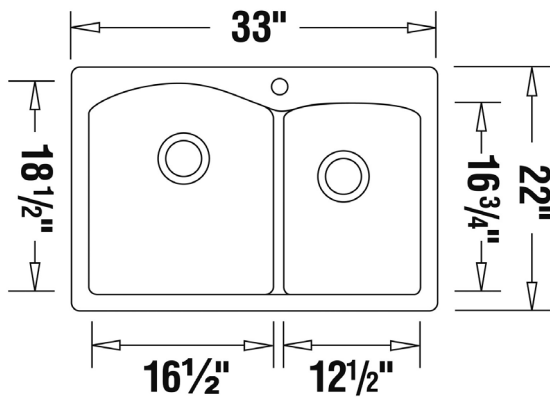

Model No.	Colour	Bowl Depth	
		Main	Secondary
400060	Anthracite	9½" (240 mm)	8" (205 mm)
400343	Café		
401064	Biscotti		
401153	Truffle		
400059	White		

### Specifications

Minimum Cabinet Size: 36" (915 mm)

Unsurpassed scratch, chip and stain resistance

Heat resistant to temperatures of up to 280°C (536°F)

Fade-proof; solid colour throughout

Rear positioned drain holes for max. usable bowl and cabinet space