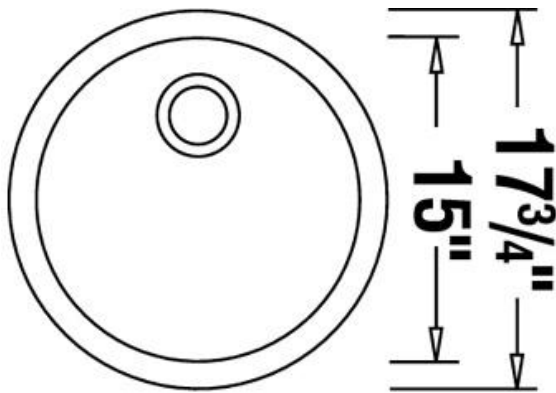

Model 400801 shown

Model No.	Colour	Bowl Depth	
		Main	Secondary
400801	Anthracite	6½" (165 mm)	
400871	Café		
400870	Biscotti		
401192	Truffle		
400574	Silk		