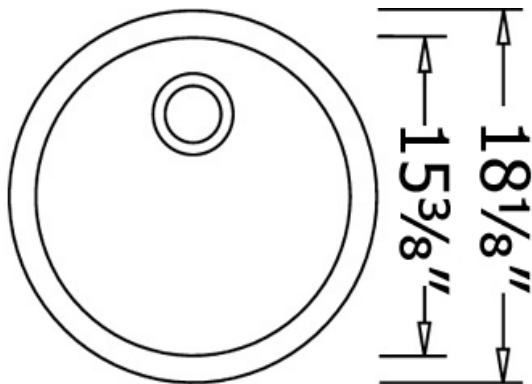

BLANCO RONDO Stainless Steel Bar Sink Topmount

Ideal as a bar or prep sink, the RONDO is a topmount sink that can be undermounted. Made in Germany to exacting standards of quality.

400775

Model No.	Bowl Depth	
	Main	Secondary
400775	6½" (165 mm)	
Material		
18 gauge stainless steel		
18/10 chrome nickel		
Specifications		
Minimum cabinet size: 21" (535 mm)		
Versatile undermount and drop-in design		
Wide range of applications		
3 ½ (90 mm) premium stainless steel strainer included		
Clips #406251 sold separately for undermount installation		
Installation specification sheet included		
Limited Lifetime Warranty		
Accessories		
Model No.	Description	
406365	Grid	