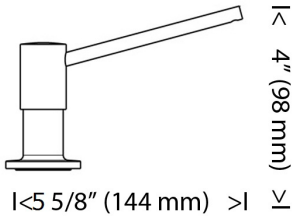

## BLANCO Torre Soap Dispenser

BLANCO soap dispensers are made of solid brass construction for exceptional durability and can be used to dispense liquid dishwashing/hand soap, and even hand lotion.

Torre soap dispenser in Silgranit-finish Cafe, shown with matching Torino faucet and Vienna double bowl sink

Finish	Model N°		
Chrome	400601	Cinder	401449
Stainless Steel	400537	White	401216
Anthracite	400693	Truffle	401215
Cafe	400694		
Biscotti	401082		

Specifications
Solid brass construction
15 flo. oz. capacity bottle
Refillable from above
5 year warranty on pump
Hole size: 1 3/8"
Swivels 360° for optimal range of motion
Match a SILGRANIT faucet and sink with the TORRE soap dispenser
Limited Lifetime Warranty
Made in Italy