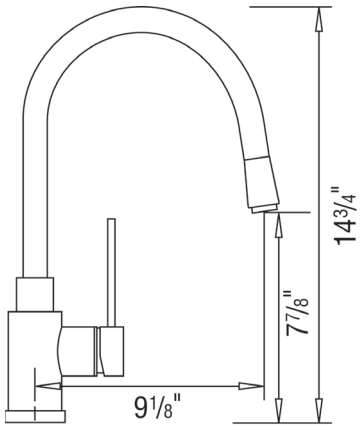

BLANCO CANADA INC.

100 Corporation Drive, Brampton, ON L4V 1R3
Tel: 905-494-2400 Toll Free: 1-877-425-2626
Fax: 905-494-2425 Toll Free: 1-877-825-2626
www.blancocanada.com