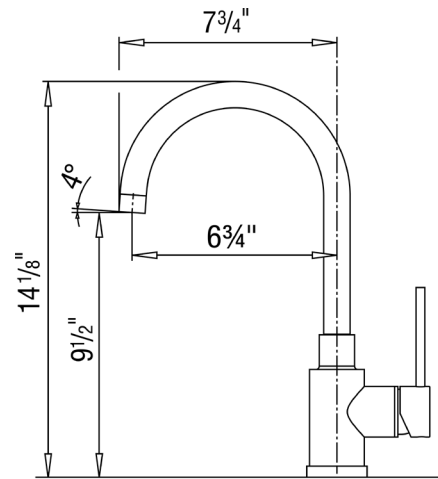

BLANCO HARMONY BAR Solid spout Faucet

A stylish, tall, curved faucet ideal for smaller sinks, bar or island sinks. A perfect complement to the Harmony series.

Chrome

Stainless

Finish	Model N°		
Chrome	400550		
Stainless Steel	400551		

Specifications

- Solid brass construction
- Ceramic disk cartridge for precise water flow/temperature control
- Flexible braided stainless steel inlet hose with 3/8" nut
- Single spray pattern
- 2.2 U.S. Gallon Per Minute Flow Rate
- Solid Spout with 360° swivel
- Limited Lifetime Warranty
- Made in Italy