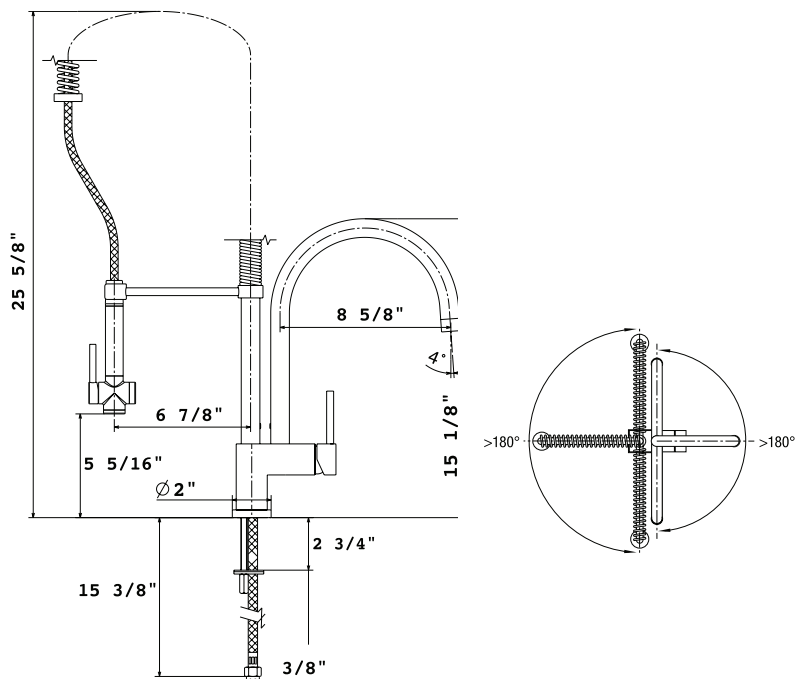

BLANCO Precision Gourmet Faucet

Professional single-lever faucet with swivelling pressure spray and solid spout.

CHROME

STAINLESS STEEL

PRECISION GOURMET faucet in chrome finish

Finish	Model No.	Sink Colour	Model No.
Chrome	400522	Cognac	N/A
Stainless Steel	400523	Biscotti	N/A
Anthracite	N/A	Silk	N/A
Bronzed Café	N/A	White	N/A
Stone Biscuit	N/A		

Specifications

Solid brass construction for long life and durability

Ceramic disk cartridge for precise water flow/temperature control

Flexible braided stainless steel inlet hoses included

Guaranteed for Life • Made in Italy