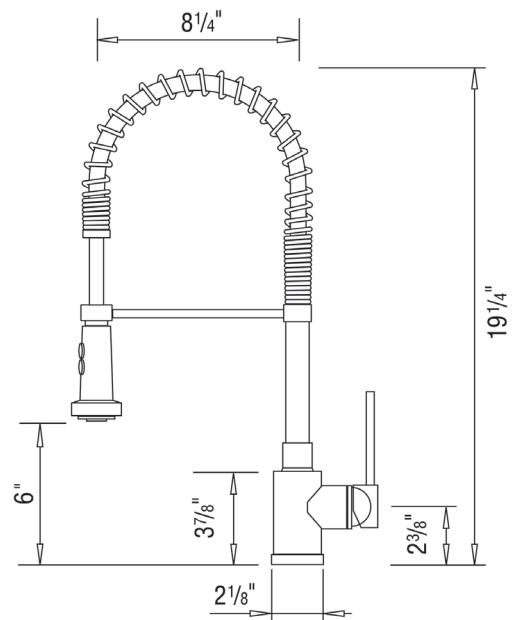

**LIMITED
LIFETIME
WARRANTY***

*Refer to our website for full warranty information.