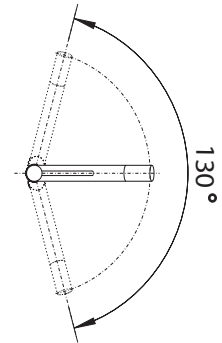

**LIMITED
LIFETIME
WARRANTY***

*Refer to our website for full warranty information.