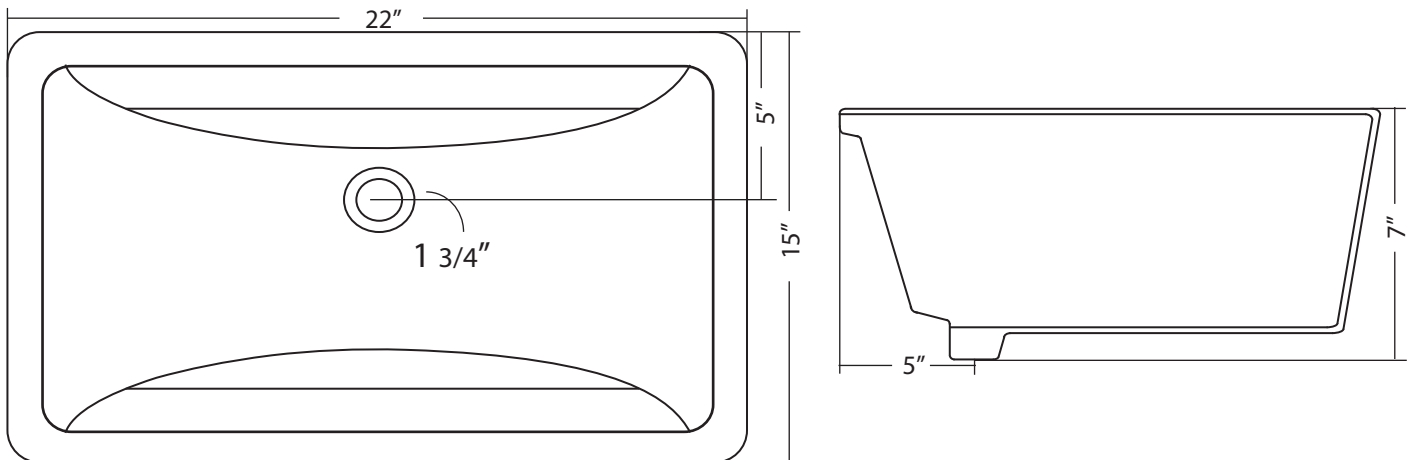

36955

Neptune Rectangular Undermount Basin

22" x 15" x 7"

*1 year limited manufacturer's warranty included

CERAMIC SINK DIMENSIONS

Diagram not to scale

All measurements $\pm 1/4"$

This sink complies with CSA Standards