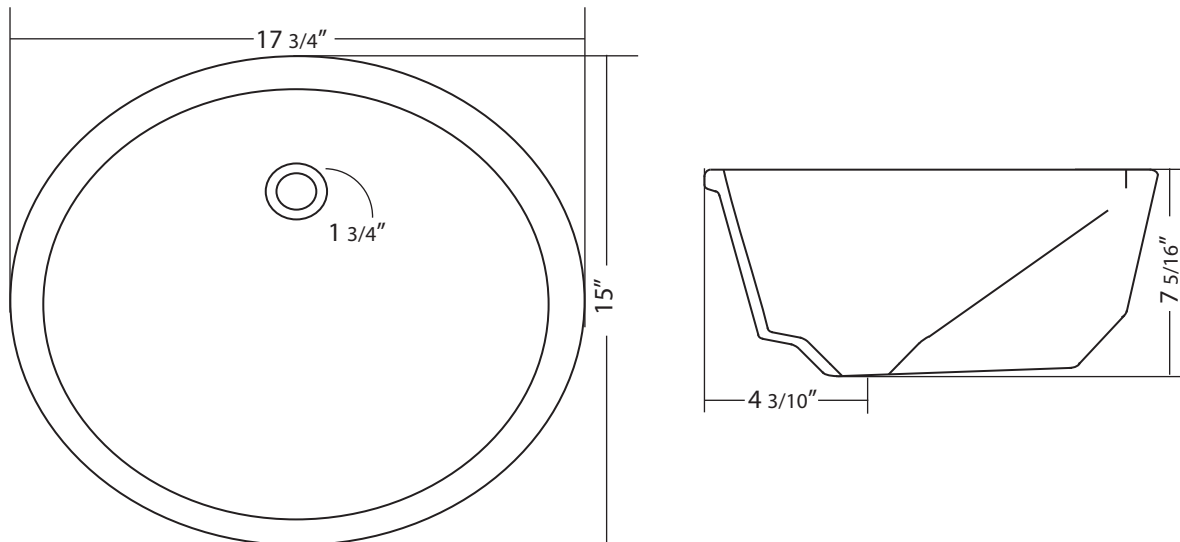

36905

Neptune Oval Undermount Basin

17 3/4" x 15" x 7 5/16"

*1 year limited manufacturer's warranty included

CERAMIC SINK DIMENSIONS

Diagram not to scale

All measurements $\pm 1/4"$

This sink complies with CSA Standards