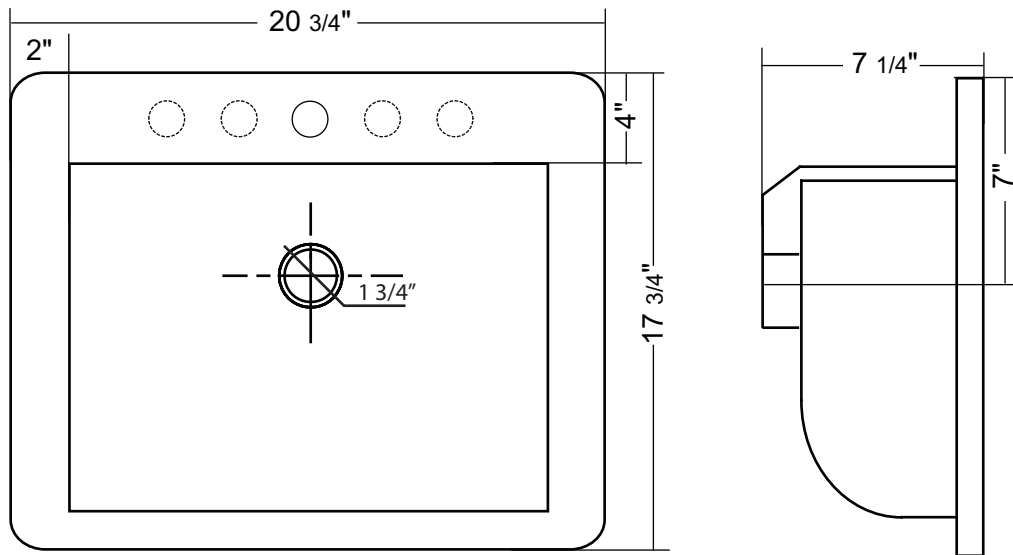

36861/36864/36868

Neptune Rectangular Drop-In Sink

20 3/4" X 17 3/4" X 7 1/4"

*1 year limited manufacturer's warranty included

CERAMIC SINK DIMENSIONS

Diagram not to scale

All measurements $\pm 1/4"$

This sink complies with CSA Standards