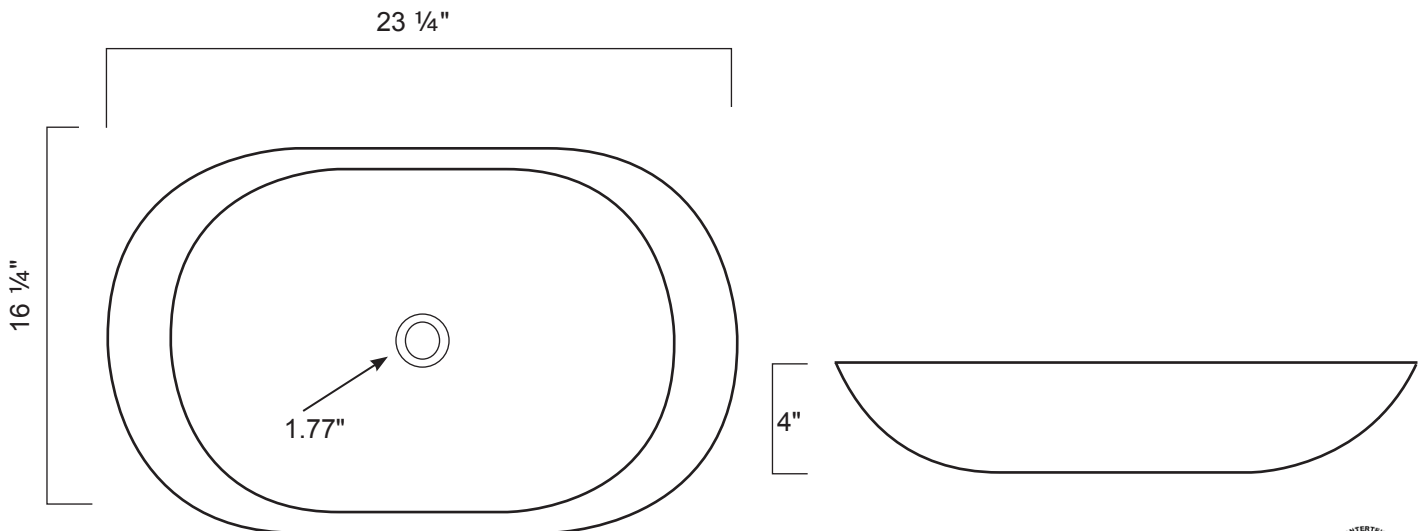

# 36425 Oval Countertop Basin

23 1/4" x 16 1/4" x 4"

Acri-tec's ceramic sinks are cast to ensure exceptional strength as well as long term durability. Forged from a proprietary blend of clays to create an ideal product for new homes or bathroom renovations.

## Ceramic Sink Dimensions

Diagrams not to scale  
All measurements  $\pm 1/4$ "  
1 year limited warranty against manufacturer's defects  
This sink complies with CSA Standards

\* In keeping with our policy of continued product improvement, Acri-tec reserves the right to change product specifications without notice.