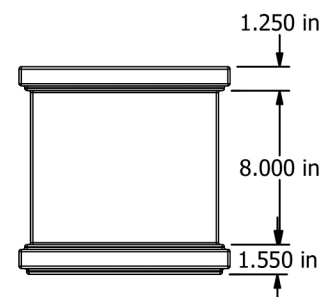

# Cape Cod 3FT Window Box

TOP VIEW

FRONT VIEW  
SCALE 1 / 10

SIDE VIEW