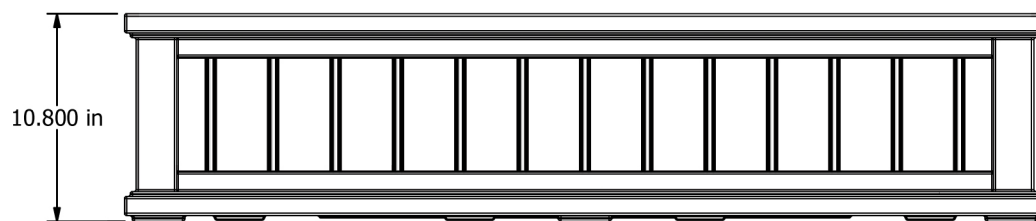

# Cape Cod 3FT Window Box

TOP VIEW

FRONT VIEW  
SCALE 1 / 10

SIDE VIEW