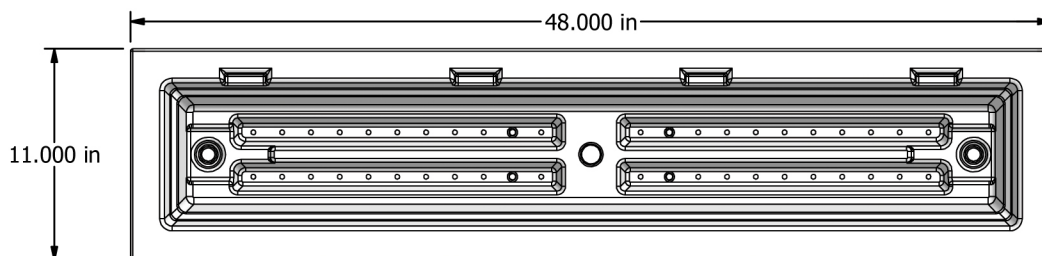

# Cape Cod 3FT Window Box

TOP VIEW

FRONT VIEW  
SCALE 1 / 10

SIDE VIEW