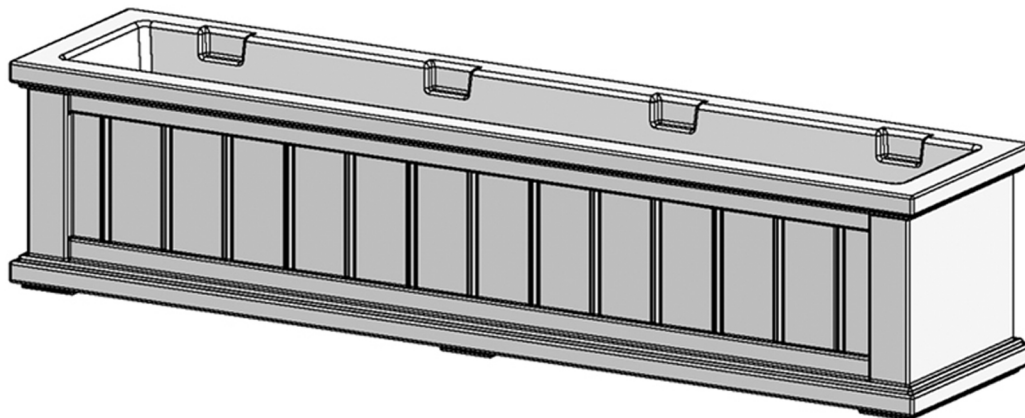

# Cape Cod 3FT Window Box

TOP VIEW

FRONT VIEW  
SCALE 1 / 10

SIDE VIEW